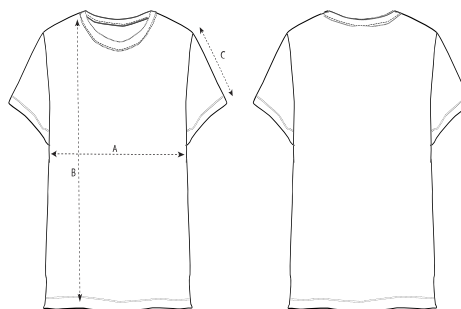

The iconic mid-light women's scoop neck t-shirt

Medium Fit

XS XXL

155 GSM

Details

- Set-in sleeve
- Self fabric inserted neck binding
- Inside back neck tape in self fabric
- Narrow twin needle topstitch at sleeve cuff and hem

Composition

Shell - Single Jersey
 100% Cotton - Organic Ring Spun Combed - 155 GSM
 Fabric washed

Care

Wash similar colours together, no ironing on print, wash and iron inside out.

Country of origin

Weaving : Bangladesh
 Dyeing : Bangladesh
 Assembly : Bangladesh

Whites

Colors

Essential Heathers

Special Heathers

Size Guide

Sizes	XS	S	M	L	XL	XXL
A Half Chest	47	50	53	56	59	63
B Body Length	59	62	64	66	68	70
C Sleeve Length	17	17.5	18	18.5	19	19.5

Packing

Sizes	XS	S	M	L	XL	XXL
Pieces/bag	1	1	1	1	1	1
Pieces/box	100	100	100	100	100	100