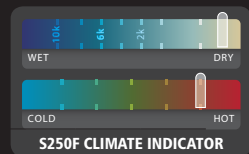

SPIRO BASE

Lightweight

Breathable
Extremely lightweight
Comfort fit

	XS/S	M/L	XL/2XL
UK	8/10	12/14	16/18
EURO	36/38	40/42	44/46
WAIST	22" 56cm/24" 61cm	26" 66cm/28" 71cm	30" 76cm/32" 81cm
CASE:	20	PACK:	5