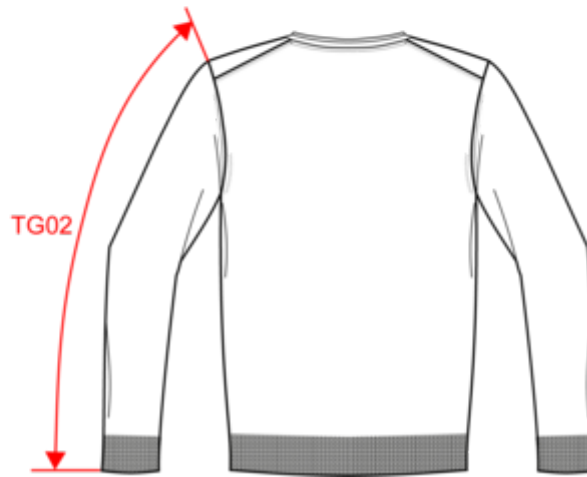

NS910
Men's raw edge merino wool jumper

Dimensions (cm)

Measurements in cm	S	M	L	XL	XXL	3XL
TE01 - 1/2 chest width at 1.5cm below armhole	50.00	53.00	56.00	59.00	62.00	65.00
TF01 - Total height from HSP	69.00	71.00	73.00	75.00	77.00	79.00
TG02 - Long sleeve length	65.00	66.00	67.00	68.00	69.00	70.00