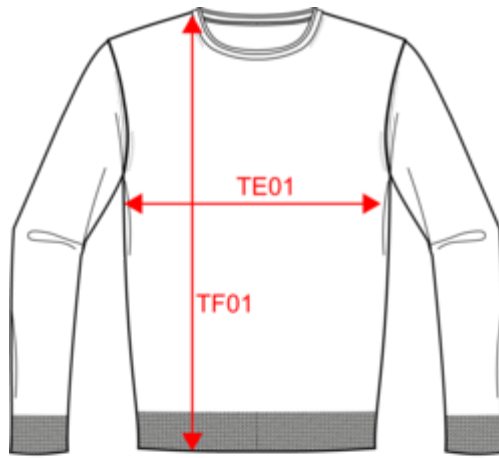

NS910  
Men's raw edge merino wool jumper

50% organic cotton and 50% RWS\* responsible Merino wool 7 gauge  
Straight fit Rolled edge neckline in main fabric Navy blue taped neck  
across all colourways 2x2 rib bottom hem and cuffs "Fully Fashion" knit  
\*Responsible Wool Standard

Dimensions (cm)

Measurements in cm	S	M	L	XL	XXL	3XL
TE01 - 1/2 chest width at 1.5cm below armhole	50.00	53.00	56.00	59.00	62.00	65.00
TF01 - Total height from HSP	69.00	71.00	73.00	75.00	77.00	79.00
TG02 - Long sleeve length	65.00	66.00	67.00	68.00	69.00	70.00