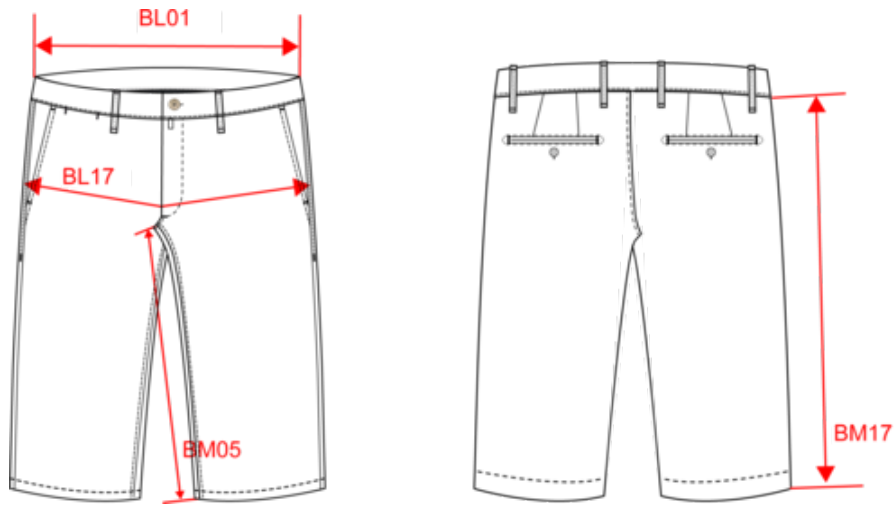

 235 g/m<sup>2</sup> 

Sizes

 26 UK (36 FR) 28 UK (38 FR) 30 UK (40 FR) 32 UK (42 FR) 34 UK (44 FR) 36 UK (46 FR) 38 UK (48 FR) 40 UK (50 FR)

More information

Logistic

 1  20

Country of origin

 BD - Bangladesh

Dimensions (cm)

| Measurements in cm   | 36    | 38    | 40    | 42    | 44    | 46    | 48    | 50    |
|--|-------|-------|-------|-------|-------|-------|-------|-------|
| BL01 - 1/2 waist width (buttoned up and front band over back band) | 38.50 | 40.50 | 42.50 | 44.50 | 46.50 | 49.00 | 51.50 | 54.00 |
| BL17 - 1/2 hip width (measured parallel to waistband)              | 46.50 | 48.50 | 50.50 | 52.50 | 54.50 | 56.50 | 58.50 | 60.50 |
| BM05 - Inseam length   | 23.50 | 23.50 | 23.50 | 23.50 | 23.50 | 23.50 | 23.50 | 23.50 |
| BM17 - Side length (waistband excluded)                            | 43.00 | 43.50 | 44.00 | 44.50 | 45.00 | 45.50 | 46.00 | 46.50 |