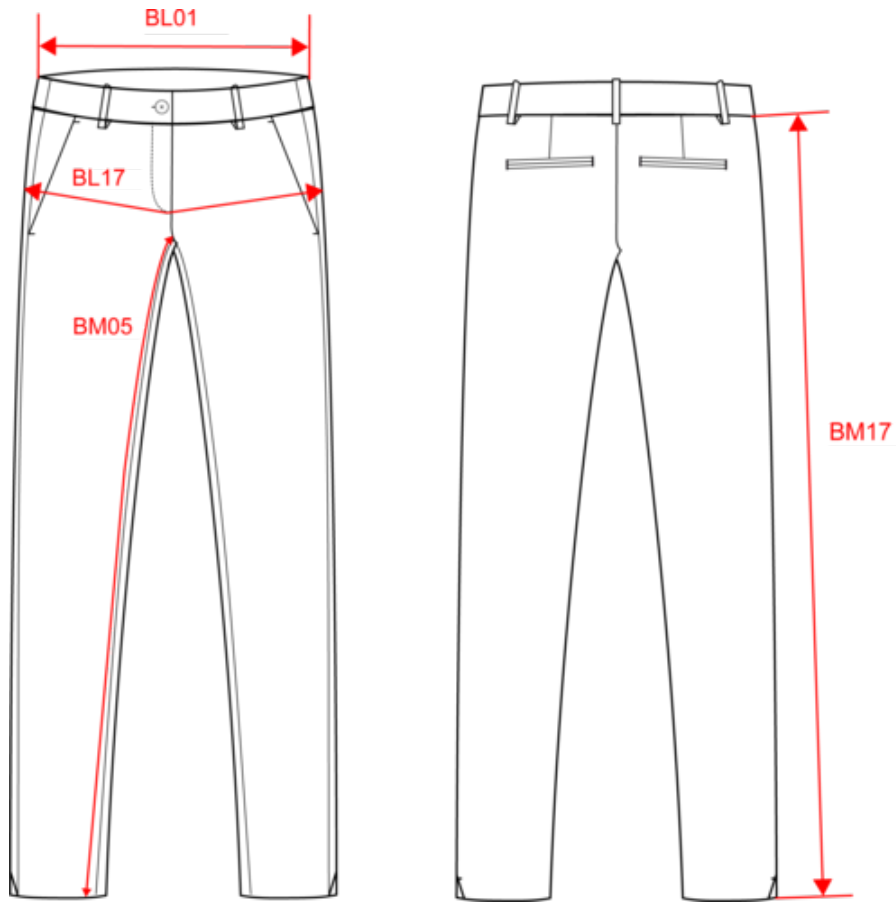

98% organic cotton and 2% elastane Cotton twill Minimalist straight fit Enzyme-washed Garment washed after assembly: colours vary between products Peach skin finish Belt loops Fly with recycled button and metal zip Two side pockets Two fancy piped pockets on the back Inner pocket lining in tone-on-tone herringbone and contrasting inner over stitching in Natural colour Invisible hems and slits on bottom of garment.

235 g/m²

Sizes

8 UK (34 FR) 10 UK (36 FR) 12 UK (38 FR) 14 UK (40 FR) 16 UK (42 FR) 18 UK (44 FR) 20 UK (46 FR) 22 UK (48 FR)

More information

Logistic

1 15

Country of origin

BD - Bangladesh

Organic
Certified by EcoCert Greenlife.
EGL N°183960 / TOPTEX France

Organic
Certified by EcoCert Greenlife.
EGL N°165651 / NATIVE SPIRIT

Dimensions (cm)

Measurements in cm	34	36	38	40	42	44	46
BL01 - 1/2 waist width (buttoned up and front band over back band)	35.40	37.00	39.00	41.00	43.00	45.00	47.00
BL17 - 1/2 hip width (measured parallel to waistband)	46.00	48.00	50.00	52.00	54.00	56.00	58.00
BM05 - Inseam length	65.00	65.00	65.00	65.00	65.00	65.00	65.00
BM17 - Side length (waistband excluded)	86.00	86.50	87.00	87.50	88.00	88.50	89.00