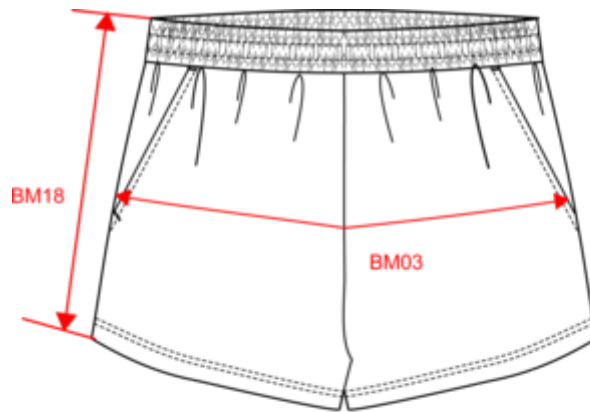

POST-CONSUMER RECYCLED POLYESTER

MADE IN PORTUGAL

8 COLOURS

USDA

NS728
Ladies' Terry Towel shorts - 210gsm

Dimensions (cm)

Measurements in cm	XS	S	M	L	XL
BL03 - 1/2 elasticated waist width relaxed (front over back)	32.00	35.00	38.00	41.00	44.00
BL17 - 1/2 hip width (measured parallel to waistband)	49.00	52.00	55.00	58.00	61.00
BM05 - Inseam length	6.75	7.00	7.25	7.50	7.75
BM18 - Side length (waistband included)	32.00	33.00	34.00	35.00	36.00

Riviera Blue
 RVB : 66,97,133
 Pantone C : 7699C
 Pantone TCX : 18-4027TCX

Logistic

5

20

Sizes	Width (cm)	Height (cm)	Length (cm)	Net weight (kg)	Gross weight (kg)	Pieces/Box	Pieces/Bundle
XS	40.00	15.00	60.00	0.00000	3.84000	20	1
S	40.00	15.00	60.00	0.00000	4.06000	20	1
M	40.00	15.00	60.00	0.00000	4.26000	20	1
L	40.00	15.00	60.00	0.00000	4.54000	20	1
XL	40.00	15.00	60.00	0.00000	4.70000	20	1