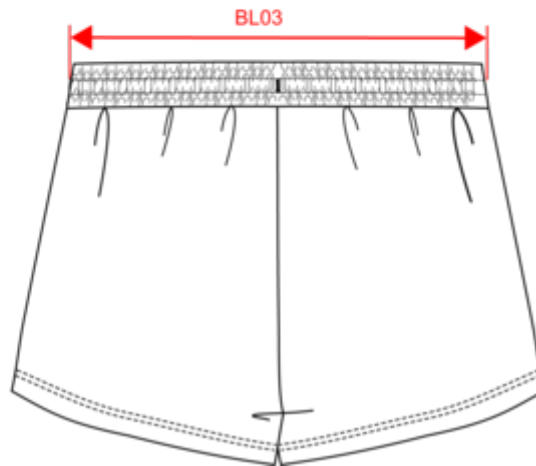

POST-CONSUMER RECYCLED POLYESTER

MADE IN PORTUGAL

8 COLOURS

USDA

NS728
Ladies' Terry Towel shorts - 210gsm

Dimensions (cm)

Measurements in cm	XS	S	M	L	XL
BL03 - 1/2 elasticated waist width relaxed (front over back)	32.00	35.00	38.00	41.00	44.00
BL17 - 1/2 hip width (measured parallel to waistband)	49.00	52.00	55.00	58.00	61.00
BM05 - Inseam length	6.75	7.00	7.25	7.50	7.75
BM18 - Side length (waistband included)	32.00	33.00	34.00	35.00	36.00