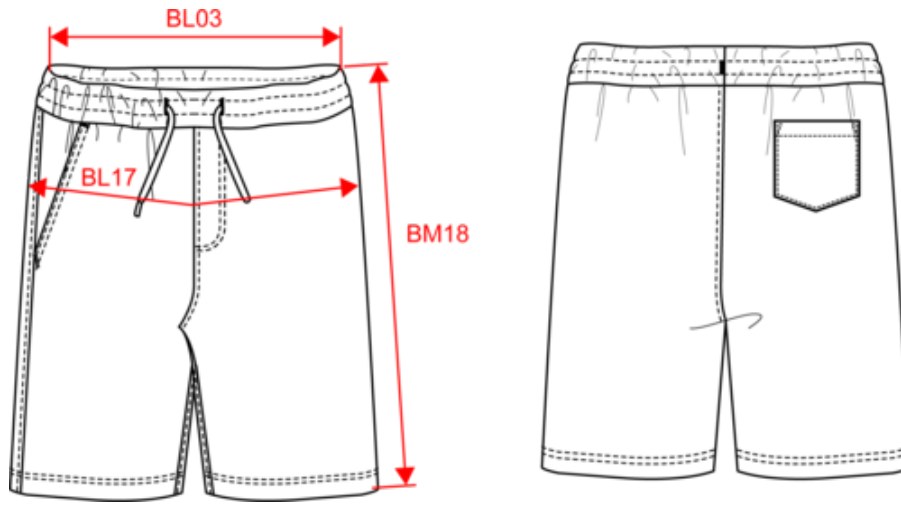

210 g/m²

Sizes

S - M - L - XL - XXL - 3XL

More information

Logistic

1 20

Country of origin

PT - Portugal

Dimensions (cm)

Measurements in cm	S	M	L	XL	XXL	3XL
BL03 - 1/2 elasticated waist width relaxed (front over back)	34.00	37.00	40.00	43.00	46.00	49.00
BL17 - 1/2 hip width (measured parallel to waistband)	48.00	51.00	54.00	57.00	60.00	63.00
BM18 - Side length (waistband included)	40.00	41.00	42.00	43.00	44.00	45.00