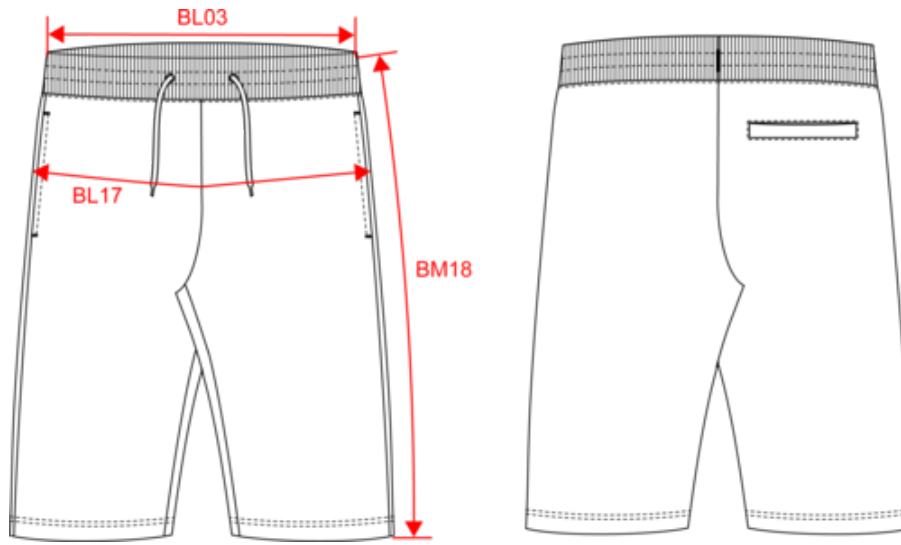

85% organic cotton and 15% post-consumer recycled polyester. Ringspun combed cotton 3-ply brushed fleece, LSF (Low Shrinkage Fleece) 1x1 rib waistband with drawstring Buttonhole eyelet for waistband drawstring. Side pockets. 1 back pocket with piping Twin-needle leg hem

300 g/m²

Sizes

XS - S - M - L - XL - XXL - 3XL - 4XL

More information

Logistic

1 20

Country of origin

BD - Bangladesh

VEGAN®

NO LABEL

ORGANIC COTTON

POST CONSUMER RECYCLED POLYESTER

10 COLOURS

30°C

NS701
Bermuda shorts - 300gsm

Dimensions (cm)

Measurements in cm	XS	S	M	L	XL	XXL	3XL	4XL
BL03 - 1/2 elasticated waist width relaxed (front over back)	34.00	36.00	38.00	40.00	43.00	46.00	49.00	52.00
BL17 - 1/2 hip width (measured parallel to waistband)	45.00	48.00	51.00	54.00	57.00	60.00	63.00	66.00
BM18 - Side length (waistband included)	49.75	50.50	51.25	52.00	52.75	53.50	54.25	55.00