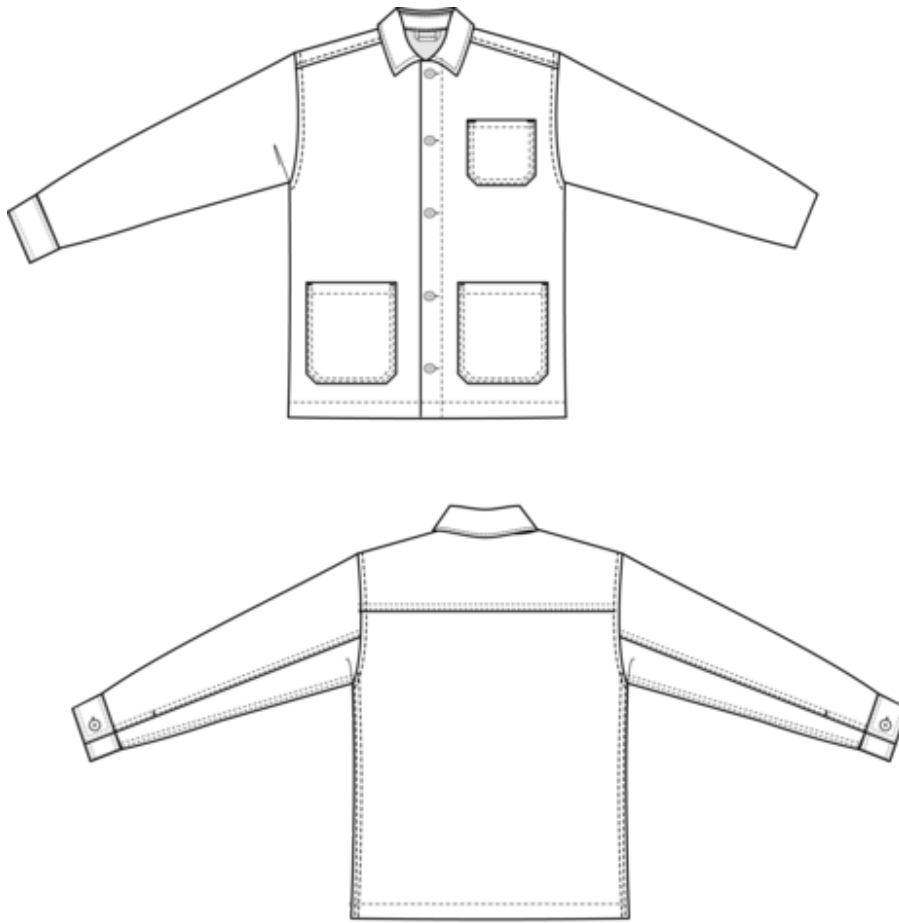

NS610
Men's Worker faded jacket

50% organic cotton and 50% linen Regular fit Product washed after assembly: colours may vary from item to item. Recycled plastic buttons Contrasting buttonhole in Dark Red on the wearer's left cuff Patch chest pocket on the left-hand side Two patch pockets on the hem Collar with fancy collar stand Cuffs with recycled plastic buttons and slit Round pleat and panel on the back Lined at the top of the garment with decoration patch

Dimensions (cm)

Measurements in cm	S	M	L	XL	XXL	3XL
TE01 - 1/2 chest width at 1.5cm below armhole	53.00	56.00	59.00	62.00	65.00	68.00
TF01 - Total height from HSP	72.00	74.00	76.00	78.00	80.00	82.00
TG02 - Long sleeve length	65.00	66.00	67.00	68.00	69.00	70.00