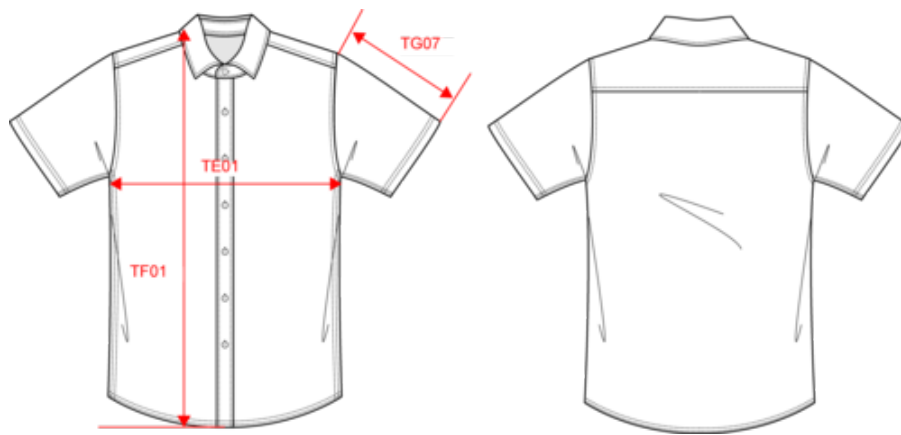

NS530

Men's Coastal print short sleeves shirt - 120gsm

 0.0000000000 g/m²

Sizes

 XS - S - M - L - XL - XXL - 3XL

More information

Logistic

  25

Washing instructions

Certifications

Colours

NS530

Men's Coastal print short sleeves shirt - 120gsm

Dimensions (cm)

Measurements in cm	XS	S	M	L	XL	XXL	3XL
TE01 - 1/2 chest width at 1.5cm below armhole	48.00	51.00	54.00	57.00	60.00	63.00	66.00
TF01 - Total height from HSP	71.50	73.50	75.50	77.50	79.50	81.50	83.50
TG07 - Short sleeve length	21.75	22.50	23.25	24.00	24.75	25.50	26.25

native  spirit

NS530

Men's Coastal print short sleeves shirt - 120gsm

Colours information

Logistic

25

Sizes	Width (cm)	Height (cm)	Length (cm)	Net weight (kg)	Gross weight (kg)	Pieces/Box	Pieces/Bundle
-------	------------	-------------	-------------	-----------------	-------------------	------------	---------------