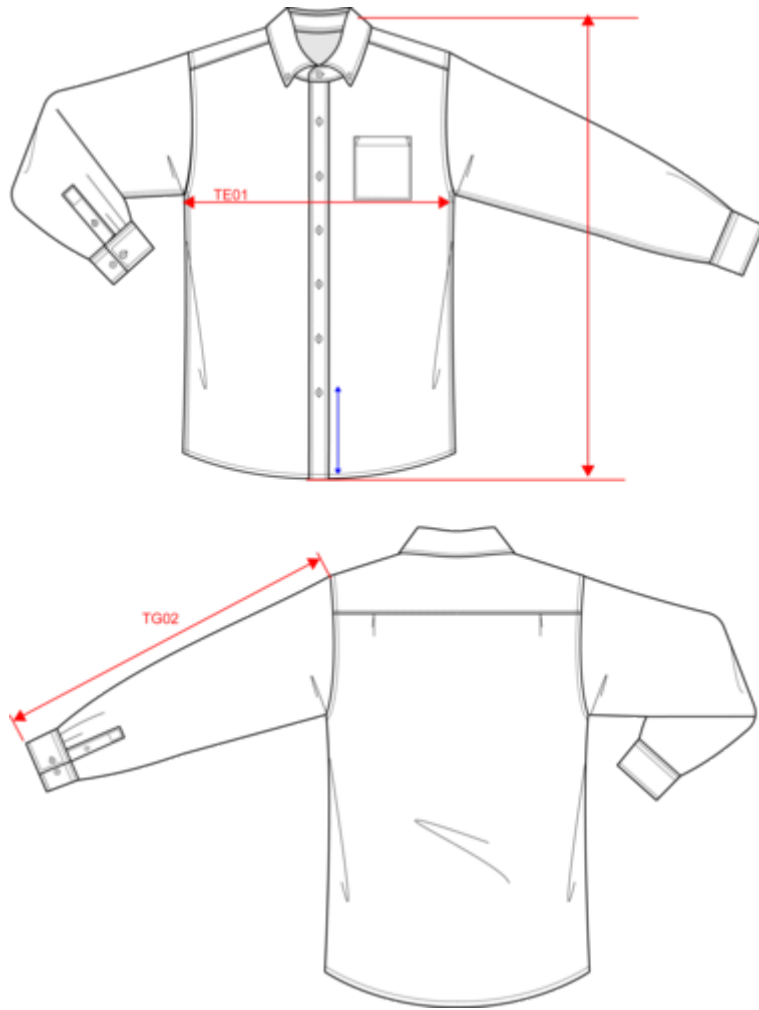

NS513
Men's shirt with Lyocell TENCEL™

Dimensions (cm)

Measurements in cm	S	M	L	XL	XXL	3XL
TE01 - 1/2 chest width at 1.5cm below armhole	51.00	54.00	57.00	60.00	63.00	66.00
TF01 - Total height from HSP	73.50	75.50	77.50	79.50	81.50	83.50
TG02 - Long sleeve length	63.00	64.00	65.00	66.00	67.00	68.00