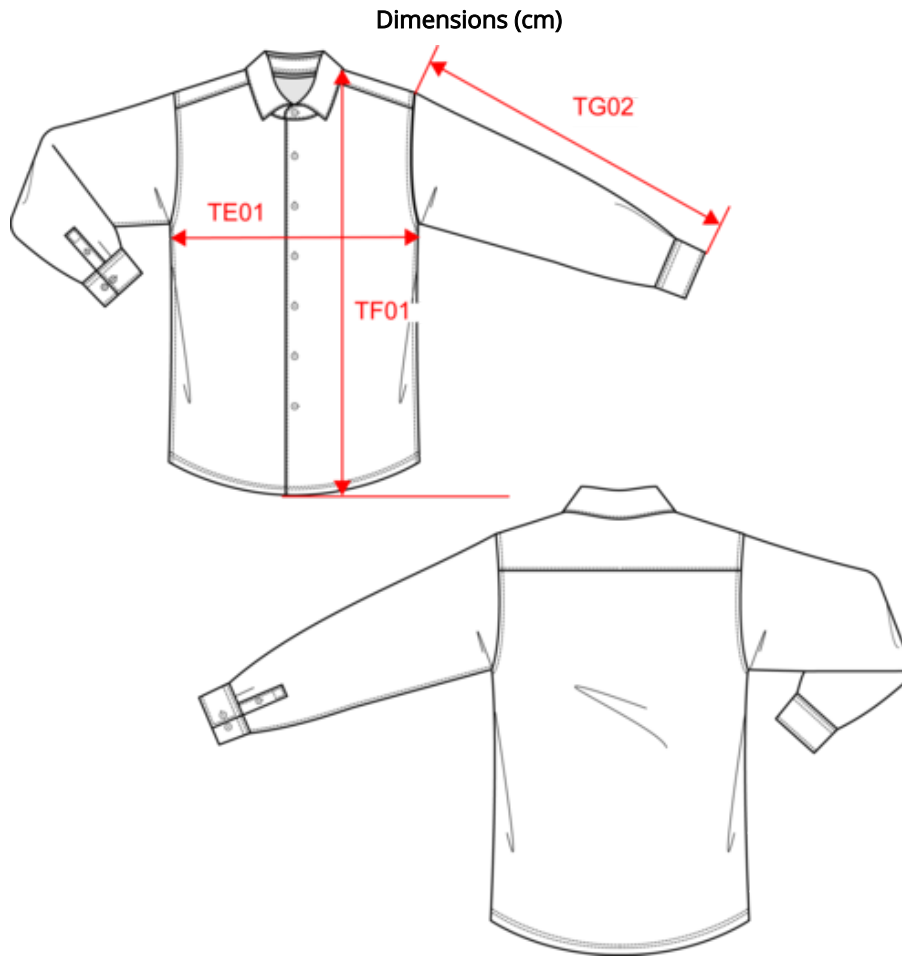

100% organic cotton Single-knit jersey Straight fit Enzyme-washed Collar in main fabric with collar stand Tone-on-tone jersey inner taped neck Front placket with tone-on-tone recycled pearlised buttons Buttoned pointed tab end cuffs Single-stitch side seams Upper back panel Twin-needle finish on bottom hem Curved hem

Organic
Certified by EcoCert Greenlife.
EGL N°183960 / TOPTEX France

Organic
Certified by EcoCert Greenlife.
EGL N°165651 / NATIVE SPIRIT

NS510
Men's jersey shirt

Measurements in cm	S	M	L	XL	XXL	3XL
TE01 - 1/2 chest width at 1.5cm below armhole	51.00	54.00	57.00	60.00	63.00	66.00
TF01 - Total height from HSP	73.50	75.50	77.50	79.50	81.50	83.50
TG02 - Long sleeve length	64.00	65.00	66.00	67.00	68.00	69.00