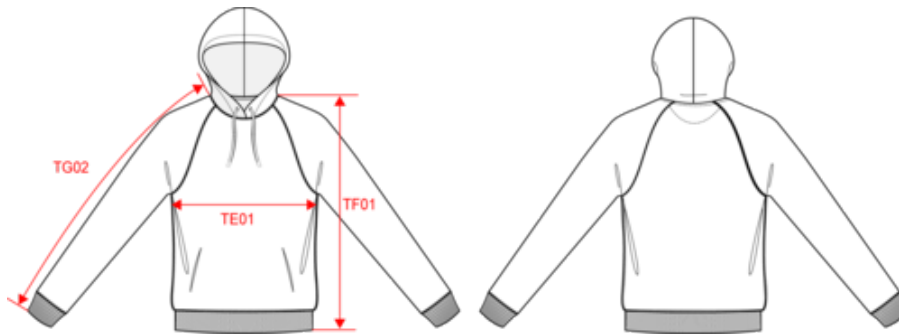

NS422

Ladies' hooded sweatshirt with raglan sleeves - 350gsm

Dimensions (cm)

Measurements in cm	XS	S	M	L	XL	XXL
TE01 - 1/2 chest width at 1.5cm below armhole	47.00	50.00	53.00	56.00	59.00	62.00
TF01 - Total height from HSP	61.00	63.00	65.00	67.00	69.00	71.00
TG02 - Long sleeve length	69.50	70.50	71.50	72.50	73.50	74.50