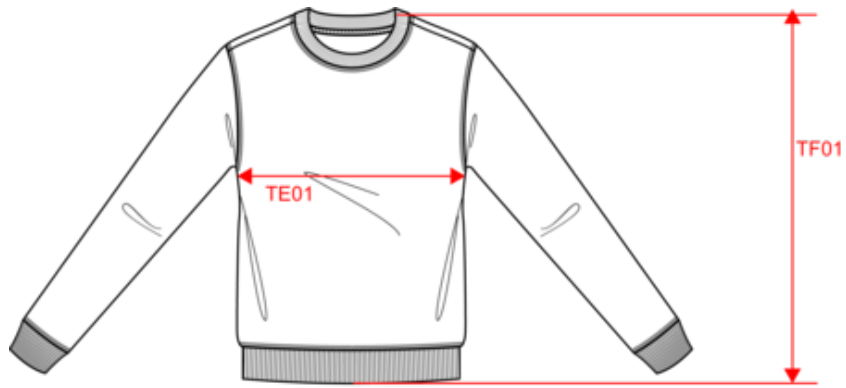

NS414
Unisex Terry280 sweatshirt - 280gsm

Made in Portugal 100% organic cotton Ringspun combed cotton Unisex Straight fit French terry inner 1/2 circle in the back Garment dyed after assembly: colours may vary slightly from item to item Cover stitch on the neckline, armholes, cuffs and bottom hem 1x1 rib cuffs, neckline and bottom hem Inner taped neckline with herringbone

Dimensions (cm)

Measurements in cm	XXS	XS	S	M	L	XL	XXL	3XL	4XL
TE01 - 1/2 chest width at 1.5cm below armhole	46.00	49.00	52.00	55.00	58.00	61.00	64.00	67.00	70.00
TF01 - Total height from HSP	65.00	67.00	69.00	71.00	73.00	75.00	77.00	79.00	81.00
TG02 - Long sleeve length	61.50	62.50	63.50	64.50	65.50	66.50	67.50	68.50	69.50