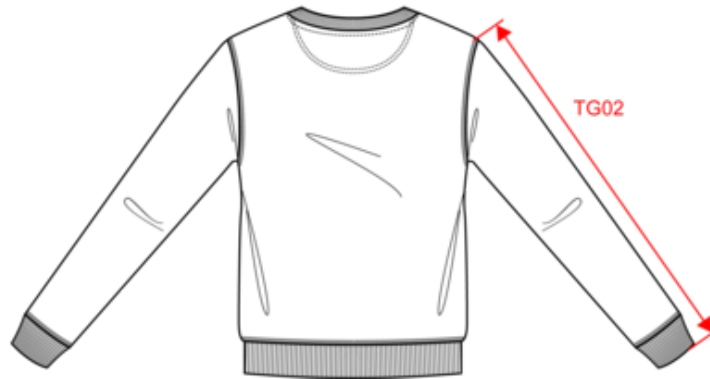

NS414
Unisex Terry280 sweatshirt - 280gsm

Made in Portugal 100% organic cotton Ringspun combed cotton Unisex Straight fit French terry inner 1/2 circle in the back Garment dyed after assembly: colours may vary slightly from item to item Cover stitch on the neckline, armholes, cuffs and bottom hem 1x1 rib cuffs, neckline and bottom hem Inner taped neckline with herringbone

Customs code

61102099

Washing instructions

Colours

Washed black, Washed Ivory, Washed Jade Green, Washed Navy Blue, Washed Organic Khaki, Washed Pomelo

Certifications

NS414
Unisex Terry280 sweatshirt - 280gsm

Dimensions (cm)

Measurements in cm	XXS	XS	S	M	L	XL	XXL	3XL	4XL
TE01 - 1/2 chest width at 1.5cm below armhole	46.00	49.00	52.00	55.00	58.00	61.00	64.00	67.00	70.00
TF01 - Total height from HSP	65.00	67.00	69.00	71.00	73.00	75.00	77.00	79.00	81.00
TG02 - Long sleeve length	61.50	62.50	63.50	64.50	65.50	66.50	67.50	68.50	69.50