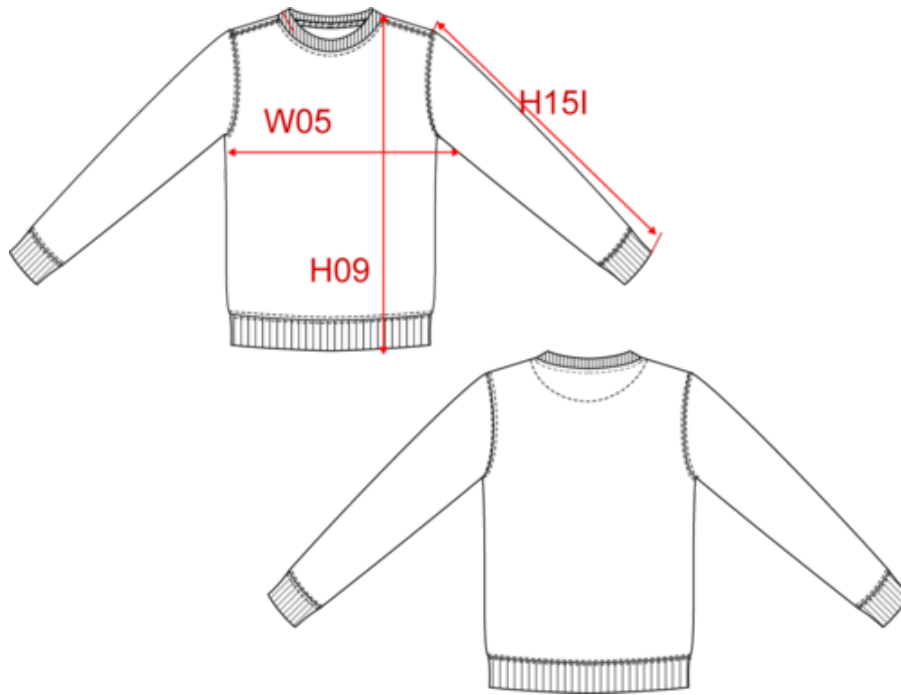

NS410
Unisex recycled sweatshirt - 300gsm

55% pre-consumer recycled cotton/45% post-consumer recycled polyester. Unisex Straight fit Round collar Enzyme washed Contrasting brushed fleece inner Contrasting 1/2 circle in the back 2x2 rib neckline, bottom hem and cuffs Double over stitching on cuffs, armholes, bottom hem and shoulders Taped neck inside at the back *Products made from recycled materials may have slight variations in composition and colour.

 300 g/m² 

Sizes

 XXS - XS - S - M - L - XL - XXL - 3XL - 4XL

More information

Logistic

 5  20

Country of origin

 IN - India

Dimensions (cm)

| Measurements in cm | XXS | XS | S | M | L | XL | XXL | 3XL | 4XL |
|--|-------|-------|-------|-------|-------|-------|-------|-------|-------|
| H05 (M) - Total height | 66.00 | 68.00 | 70.00 | 72.00 | 74.00 | 76.00 | 78.00 | 80.00 | 82.00 |
| H15I (M) - Sleeve length with rib | 64.00 | 65.00 | 66.00 | 67.00 | 68.00 | 69.00 | 70.00 | 71.00 | 72.00 |
| W05 (M) - 1/2 chest width at 1.5cm below armhole | 46.00 | 49.00 | 52.00 | 55.00 | 58.00 | 61.00 | 64.00 | 67.00 | 70.00 |

Recycled Navy Heather

RVB :
Pantone C : Based on 432C
Pantone TCX : Based on 19-4025TCX

Recycled Oxford Grey

RVB :
Pantone C : Based on 877C
Pantone TCX : Based on 16-3915TCX

Logistic

5

20

| Sizes | Width (cm) | Height (cm) | Length (cm) | Net weight (kg) | Gross weight (kg) | Pieces/Box | Pieces/Bundle |
|-------|------------|-------------|-------------|-----------------|-------------------|------------|---------------|
| XXS | 40 | 30 | 60 | 7.2 | 8.7 | 20 | 5 |
| XS | 40 | 30 | 60 | 7.7 | 9.2 | 20 | 5 |
| S | 40 | 30 | 60 | 8.2 | 9.7 | 20 | 5 |
| M | 40 | 30 | 60 | 8.7 | 10.2 | 20 | 5 |
| L | 40 | 30 | 60 | 9.3 | 10.8 | 20 | 5 |
| XL | 40 | 30 | 60 | 10 | 11.5 | 20 | 5 |
| XXL | 40 | 30 | 60 | 10.7 | 12.2 | 20 | 5 |
| 3XL | 40 | 30 | 60 | 11.4 | 12.9 | 20 | 5 |
| 4XL | 40 | 30 | 60 | 12 | 13.5 | 20 | 5 |