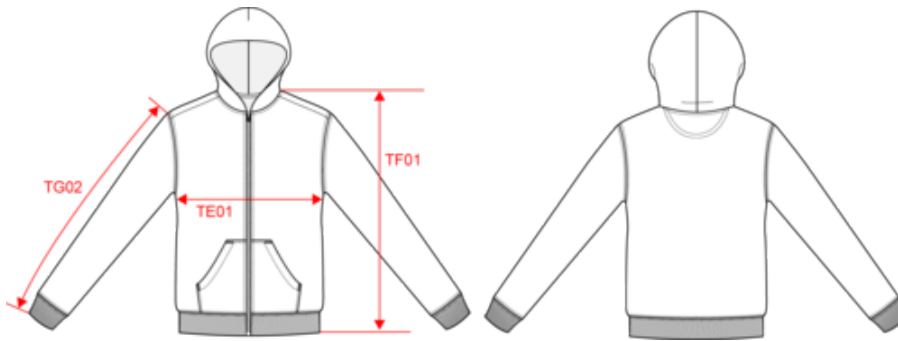

**Colours**

 **VEGAN**®

  
**NO LABEL**  
  
**LSF**

**ORGANIC COTTON**  
  
  
50 cl

**POST CONSUMER RECYCLED POLYESTER**  
  
  
**4 COLOURS**

**ENZYME WASH**  

**NS405**  
Kid's Zipped Hoodie - 300g

**Dimensions (cm)**

Measurements in cm	4/6	6/8	8/10	10/12	12/14
TE01 - 1/2 chest width at 1.5cm below armhole	36.70	38.40	41.00	44.50	48.00
TF01 - Total height from HSP	45.90	50.70	55.50	60.30	65.10
TG02 - Long sleeve length	40.65	44.85	49.25	53.85	58.45