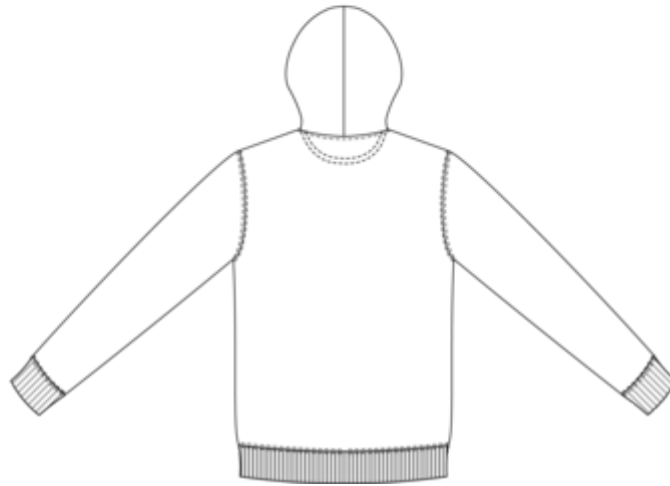

85% organic cotton/15% post-consumer recycled polyester Ringspun combed cotton Unisex Straight fit 3-ply brushed fleece Metal zip 1/2 circle in the back 2 kangaroo pockets 1x1 rib bottom hem and cuffs Double over stitching on cuffs, armholes, bottom hem Lined hood in main material with drawstring tie-off Round drawstring with recycled metal tips and eyelets Inner taped neck with herringbone

350 g/m<sup>2</sup>

Sizes

XXS - XS - S - M - L - XL - XXL - 3XL - 4XL

More information

Logistic

5 20

Country of origin

BD - Bangladesh

Made with 85% Organic materials Certified by Ecocert Greenlife. EGL N°165651 / NATIVE SPIRIT

NS402

Unisex zip-up hooded sweatshirt - 350gsm

Dimensions (cm)

Measurements in cm	XXS	XS	S	M	L	XL	XXL	3XL	4XL
TG02 - Long sleeve length	61.50	62.50	63.50	64.50	65.50	66.50	67.50	68.50	69.50
TE01 - 1/2 chest width at 1.5cm below armhole	46.00	49.00	52.00	55.00	58.00	61.00	64.00	67.00	70.00
TF01 - Total height from HSP	65.50	67.50	69.50	71.50	73.50	75.50	77.50	79.50	81.50