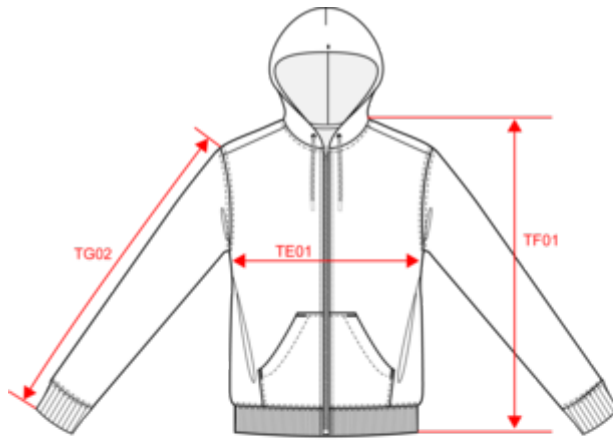

85% organic cotton/15% post-consumer recycled polyester Ringspun combed cotton Unisex Straight fit 3-ply brushed fleece Metal zip 1/2 circle in the back 2 kangaroo pockets 1x1 rib bottom hem and cuffs Double over stitching on cuffs, armholes, bottom hem Lined hood in main material with drawstring tie-off Round drawstring with recycled metal tips and eyelets Inner taped neck with herringbone

350 g/m<sup>2</sup>

Sizes

XXS - XS - S - M - L - XL - XXL - 3XL - 4XL

More information

Logistic

5 20

Country of origin

BD - Bangladesh

Made with 85% Organic materials Certified by Ecocert Greenlife. EGL N°165651 / NATIVE SPIRIT

NS402

Unisex zip-up hooded sweatshirt - 350gsm

Dimensions (cm)

Measurements in cm	XXS	XS	S	M	L	XL	XXL	3XL	4XL
TG02 - Long sleeve length	61.50	62.50	63.50	64.50	65.50	66.50	67.50	68.50	69.50
TE01 - 1/2 chest width at 1.5cm below armhole	46.00	49.00	52.00	55.00	58.00	61.00	64.00	67.00	70.00
TF01 - Total height from HSP	65.50	67.50	69.50	71.50	73.50	75.50	77.50	79.50	81.50