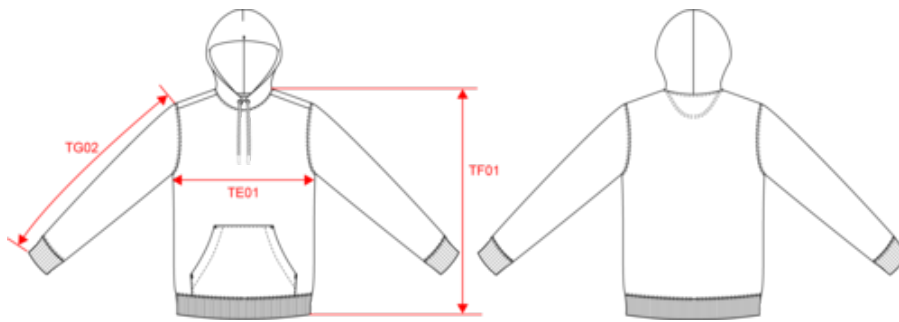

NS401
Unisex hooded sweatshirt - 350gsm

Dimensions (cm)

Measurements in cm	XXS	XS	S	M	L	XL	XXL	3XL	4XL
TE01 - 1/2 chest width at 1.5cm below armhole	46.00	49.00	52.00	55.00	58.00	61.00	64.00	67.00	70.00
TF01 - Total height from HSP	66.00	68.00	70.00	72.00	74.00	76.00	78.00	80.00	82.00
TG02 - Long sleeve length	62.00	63.00	64.00	65.00	66.00	67.00	68.00	69.00	70.00