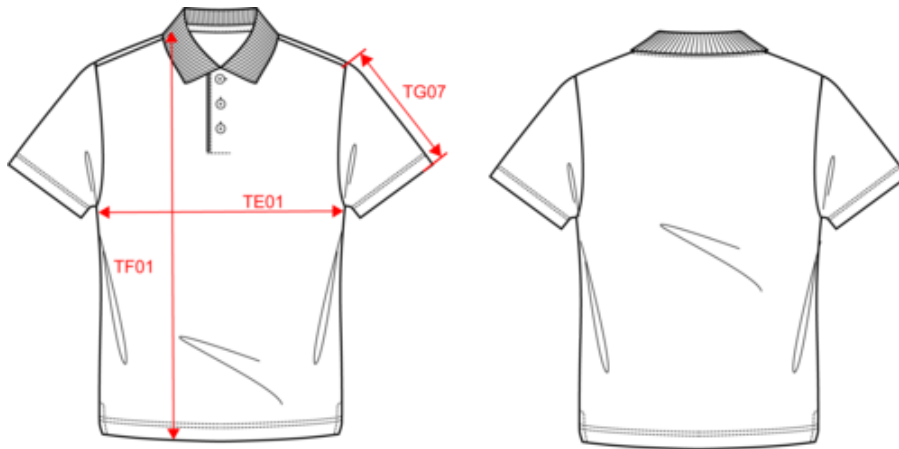

155 g/m<sup>2</sup>

Sizes

S - M - L - XL - XXL - 3XL

More information

Logistic

5 30

Country of origin

BD - Bangladesh

Measurements in cm	S	M	L	XL	XXL	3XL
TE01 - 1/2 chest width at 1.5cm below armhole	50.00	53.00	56.00	59.00	62.00	65.00
TF01 - Total height from HSP	70.00	72.00	74.00	76.00	78.00	80.00
TG07 - Short sleeve length	21.50	22.25	23.00	23.75	24.50	25.25