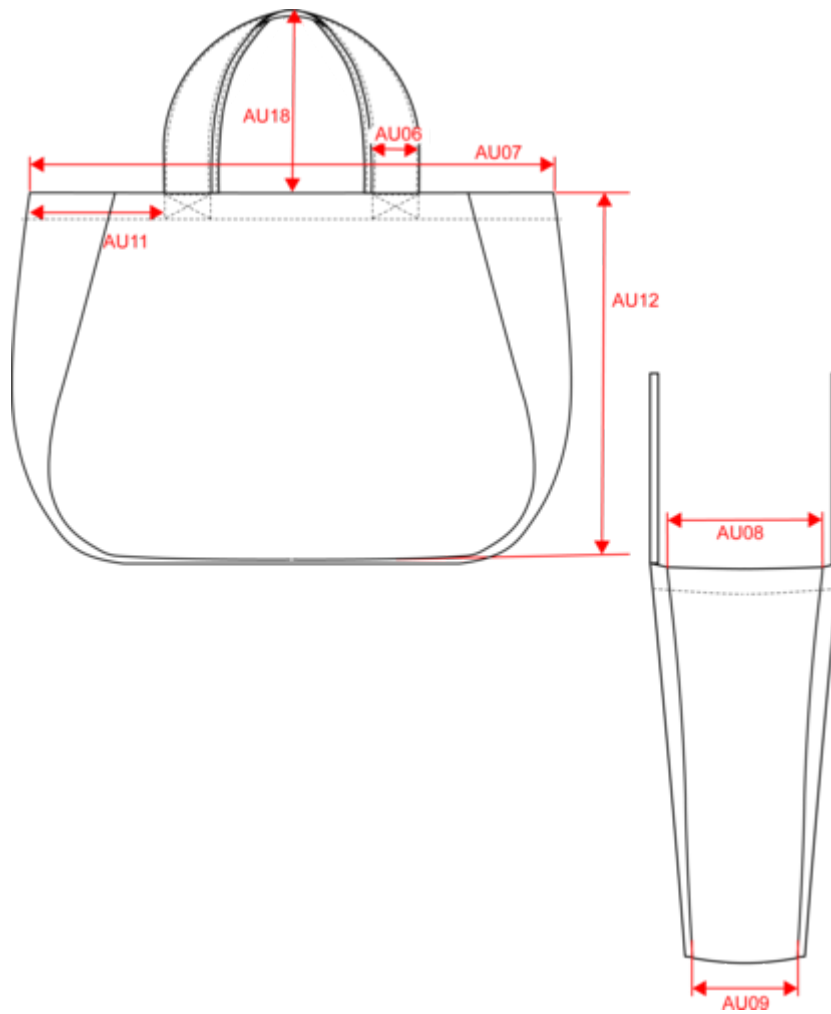

### Certifications

NS132  
Jute shopping bag

Dimensions (cm)

Measurements in cm	One size
AU07 - Total width	51.00
AU09 - Depth of bottom part	16.00
AU12 - Total height	39.00
AU14 - Handle length	50.00
AU18 - Shoulder straps total height	23.00

Colours information

**Natural**

RVB : 229,227,215  
Pantone C : 7534C  
Pantone TCX : 12-0404TCX

Logistic

1

20

Sizes	Width (cm)	Height (cm)	Length (cm)	Net weight (kg)	Gross weight (kg)	Pieces/Box	Pieces/Bundle
One Size	42.00	16.00	50.00	8.30000	9.30000	20	1