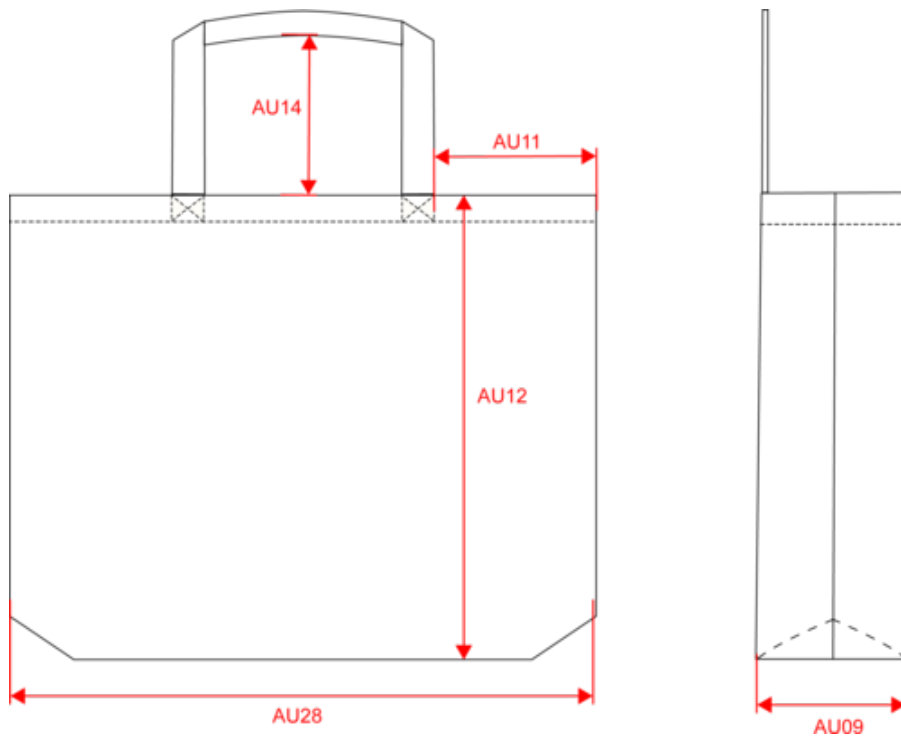

Customs code

 42029298

Washing instructions

Colours

 Hemp / Desert Sand / Horizon Blue Stripe
 Horizon Blue / Desert Sand / Horizon Blue Stripes

Certifications

NS110
Large shopping bag

Dimensions (cm)

Measurements in cm	One size
AU09 - Depth of bottom part	16.00
AU11 - Handle position	15.50
AU12 - Total height	50.00
AU14 - Handle length	25.00
AU28 - Bottom width	60.00

NS110

Large shopping bag

Colours information