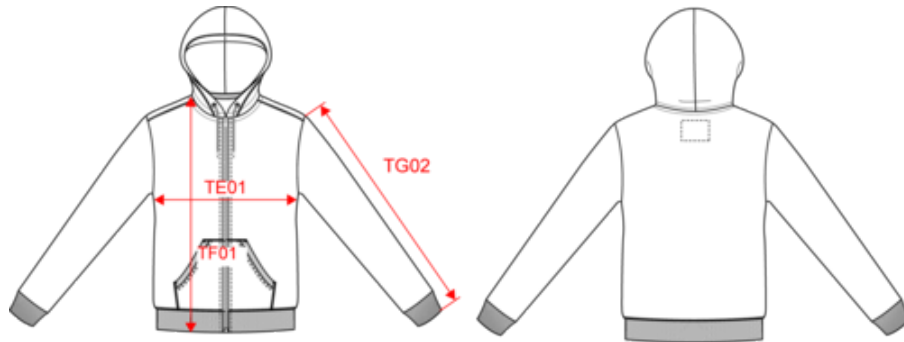

KV2307

KARIBAN

KV2306

Men's vintage zipped hooded sweatshirt

Dimensions (cm)

Measurements in cm	S	M	L	XL	XXL	3XL
TE01 - 1/2 chest width at 1.5cm below armhole	52.00	55.00	58.00	61.00	64.00	67.00
TF01 - Total height from HSP	71.00	73.00	75.00	77.00	79.00	81.00
TG02 - Long sleeve length	66.25	67.25	68.25	69.25	70.25	71.25