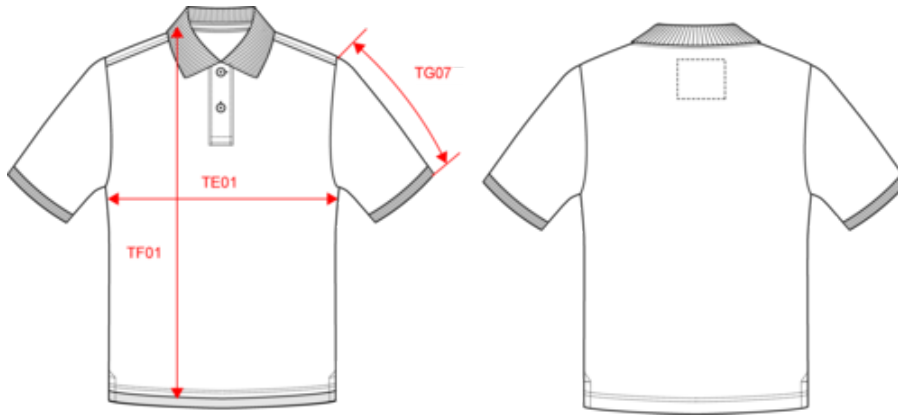

KARIBAN

KV2206

Men's vintage short sleeve polo shirt

- Intentionally faded for a unique and trendy look.
- Contemporary, casual style.
- Vintage Collection. NO LABEL.

100% cotton (Ash Heather : 98 % cotton / 2 % viscose). "Vintage" look piqué knit. Ribbed neck. Double herringbone will taped neck and side slits. Placket with 2 contrasting buttons. Twin needle finish at hem and ribbed cuffs. This product has been specially treated and appears intentionally aged. This manufacturing process results in colour variations between products and makes each piece unique. No brand label at neck, only size information for easy relabelling. Certified STANDARD 100 by OEKO-TEX® N° CQ1007/7, IFTH.

KV2207

KARIBAN

KV2206

Men's vintage short sleeve polo shirt

Dimensions (cm)

Measurements in cm	S	M	L	XL	XXL	3XL
TE01 - 1/2 chest width at 1.5cm below armhole	50.00	53.00	56.00	59.00	62.00	65.00
TF01 - Total height from HSP	69.00	71.00	73.00	75.00	77.00	79.00
TG07 - Short sleeve length	20.50	21.25	22.00	22.75	23.50	24.25