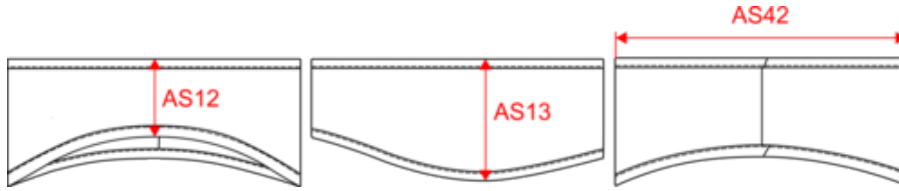

Polar fleece headband

Dimensions (cm)

Measurements in cm	One Size
AS12 - Front height	7.00
AS13 - Side height	10.00
	25.00

KP880

Polar fleece headband

Colours information

Black

RVB : 35,35,37
Pantone C : Black
Pantone TCX : 19-4004TCX