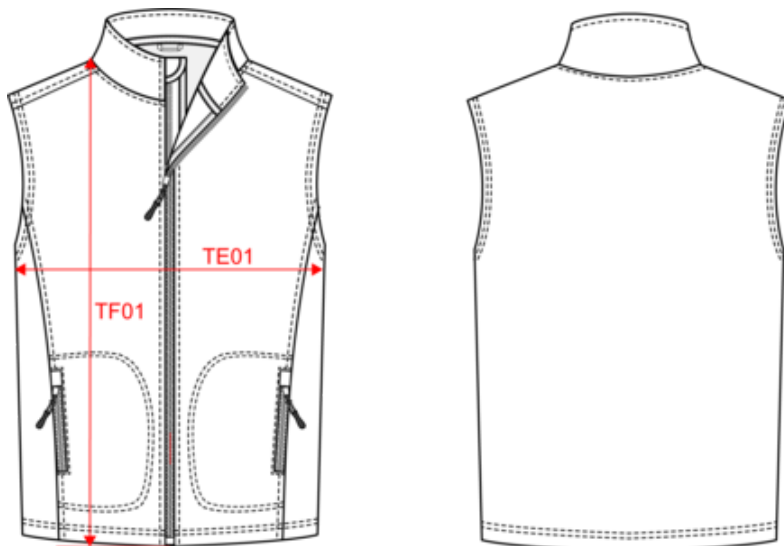

## Dimensions (cm)

Measurements in cm	XS	S	M	L	XL	XXL	3XL	4XL	5XL
TE01 - 1/2 chest width at 1.5cm below armhole	50.00	53.00	56.00	59.00	62.00	65.00	68.00	71.00	74.00
TF01 - Total height from HSP	67.00	69.00	71.00	73.00	75.00	77.00	79.00	81.00	83.00