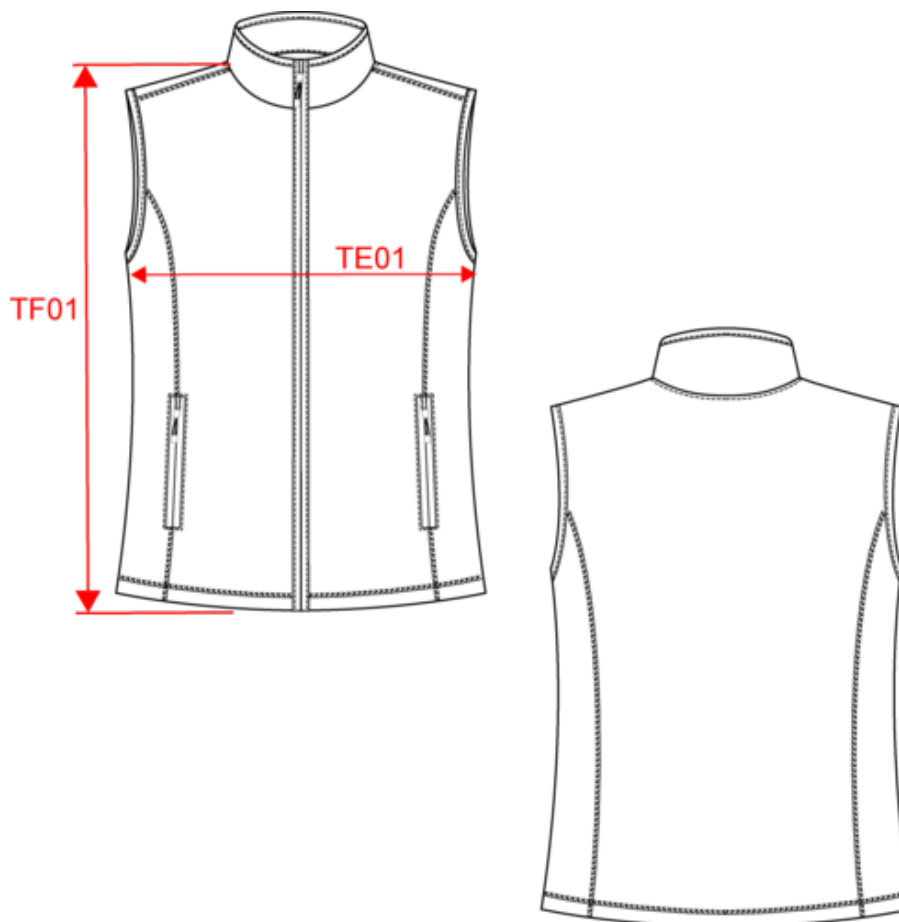

KARIBAN

K906

Melodie > Ladies' microfleece gilet

- Lightweight and warm at the same time
- Slim fit so it hangs perfectly.
- Anti-pilling treatment: maintains its smooth and soft appearance over time

100% polyester microfleece with anti pill finish. Full length zip. 2 zip pockets. Bound collar, armholes and zips. Fitted style. Certified STANDARD 100 by OEKO-TEX® N° CQ1007/8, IFTH.

K906

Melodie > Ladies' microfleece gilet

Dimensions (cm)

Measurements in cm	XS	S	M	L	XL	XXL	3XL	4XL
TE01 - 1/2 chest width at 1.5cm below armhole	46.00	49.00	52.00	55.00	58.00	61.00	64.00	67.00
TF01 - Total height from HSP	58.25	60.25	62.25	64.25	66.25	68.25	70.25	72.25