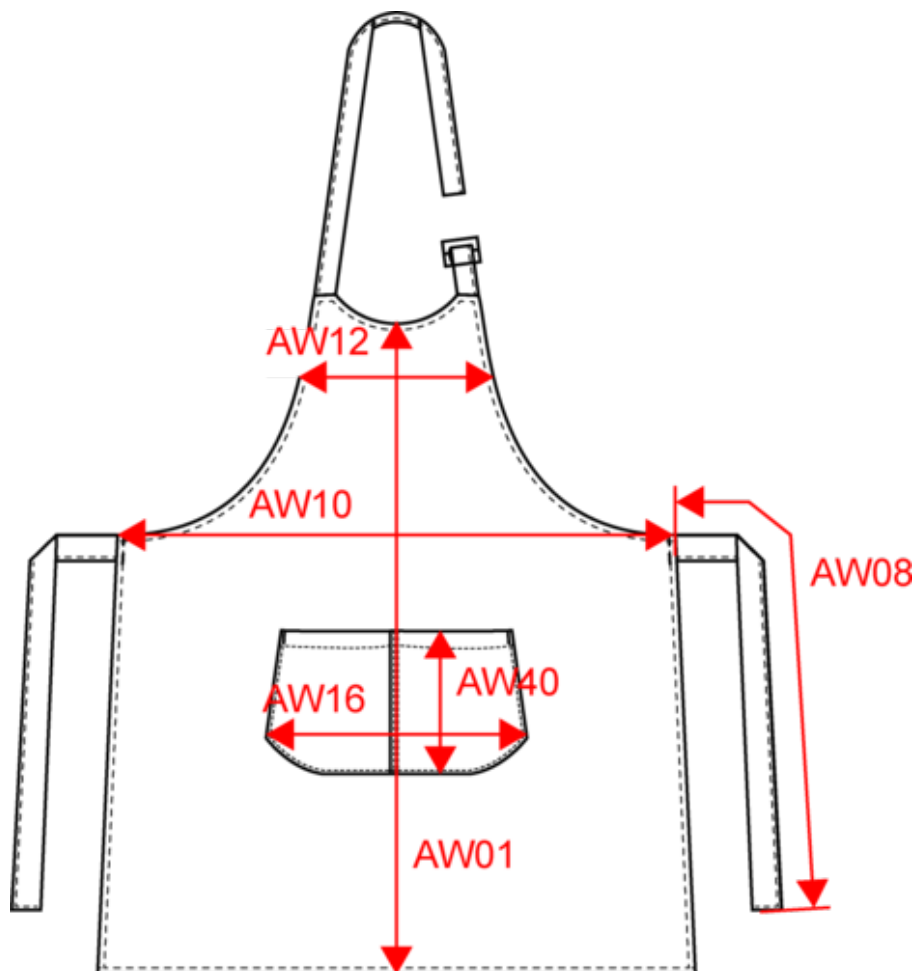

KARIBAN

K885

Cotton apron with pocket

- Washable at 60°, perfect for professional use.
- 32 available colourways.
- Practical, functional and adjustable.

100% cotton. Domestic wash 60°. Adjustable neck tie with sliding metal buckle. Large front pocket with two compartments. Pocket : Length 20 cm - Width 31.5 cm. Apron : Length 90 cm - Width 76 cm. Denim colours : this product has been specially treated and appears intentionally aged. This manufacturing process results in colour variations between products and makes each piece unique. Certifié STANDARD 100 by OEKO-TEX®N° CQ1007/8, IFTH.

K885

Cotton apron with pocket

Dimensions (cm)

Measurements in cm	One size
AW01 - Middle front height	90.00
AW08 - Apron waist strap length	100.00
AW10 - Apron waist width	76.00
AW12 - Apron chest width at 19cm from front middle	37.00
AW16 - Pocket bottom width	36.00
AW17 - Pocket height at highest point	20.00