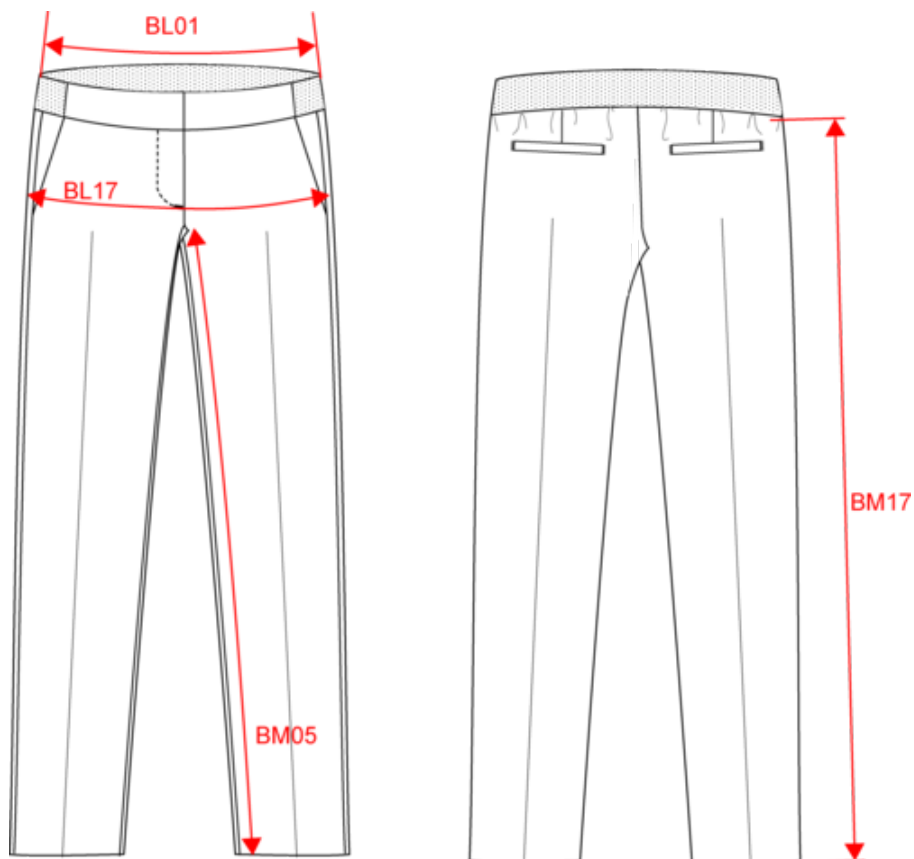

KARIBAN

K731

Ladies' trousers

- Trendy and perfect slim fit with subtle and refined finishes.
- The elegant corporate wardrobe essential.
- Part of suit to be completed with the K6131 suit jacket.

64% polyester / 34% viscose / 2% elastane. Slim fit trousers. 2 front Italian pockets and 2 back pockets with piping. Zip fastening with concealed hook and button. Elasticated waistband at the back for optimal comfort. Inside leg : 30 inches (78 cm). Trousers legs with invisible hems. Certified STANDARD 100 by OEKO-TEX® CQ1007/8, IFTH.

XXS - XS - S - M - L - XL - XXL - 3XL - 4XL

220 g/m²

More information

Logistic

1

20

TR - Turkey

Country of origin

KARIBAN

K731

Ladies' trousers

Dimensions (cm)

Measurements in cm	XXS	XS	S	M	L	XL	XXL	3XL	4XL
BL01 - 1/2 waist width (buttoned up and front band over back band)	31.00	33.00	35.00	37.00	39.50	42.00	44.50	47.00	49.50
BL17 - 1/2 hip width (measured parallel to waistband)	40.00	43.00	46.00	49.00	52.00	55.00	58.00	61.00	64.00
BM05 - Inseam length	77.25	77.50	77.75	78.00	78.25	78.50	78.50	79.00	79.25
BM17 - Side length (waistband excluded)	94.25	95.25	96.25	97.25	98.25	99.50	100.25	101.25	102.25

 **Navy**

RVB : 41,46,56
Pantone C : 433C
Pantone TCX : 19-4012TCX

Logistic

1

20

Sizes	Width (cm)	Height (cm)	Length (cm)	Net weight (kg)	Gross weight (kg)	Pieces/Box	Pieces/Bundle
XXS	40.00	30.00	60.00	5.70000	6.70000	20	0
XS	40.00	30.00	60.00	6.10000	7.20000	20	0
S	40.00	30.00	60.00	6.40000	7.40000	20	0
M	40.00	30.00	60.00	6.80000	7.80000	20	0
L	40.00	30.00	60.00	7.10000	8.10000	20	0
XL	40.00	30.00	60.00	7.40000	8.40000	20	0
XXL	40.00	30.00	60.00	7.80000	8.80000	20	0
3XL	40.00	30.00	60.00	8.20000	9.20000	20	0
4XL	40.00	30.00	60.00	8.50000	9.50000	20	0