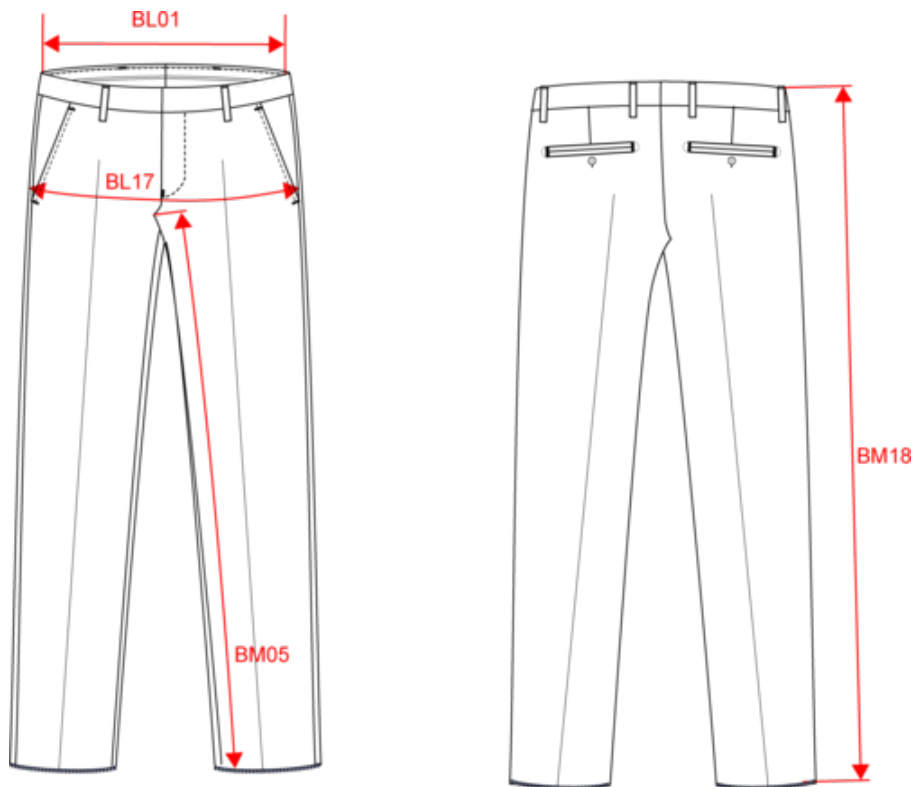

# KARIBAN

K730

Men's trousers

Dimensions (cm)

Measurements in cm	34	36	38	40	42	44	46	48	50	52	54	56	58	60	62
BL01 - 1/2 waist width (buttoned up and front band over back band)	36.50	38.50	40.50	42.50	44.50	46.50	49.00	51.50	54.00	56.50	59.00	61.50	64.00	66.50	69.00
BL17 - 1/2 hip width (measured parallel to waistband)	45.00	47.00	49.00	51.00	53.00	55.00	57.00	59.00	61.00	63.00	65.00	67.00	69.00	71.00	73.00
BM05 - Inseam length	89.00	89.00	89.00	89.00	89.00	89.00	89.00	89.00	89.00	89.00	89.00	89.00	89.00	89.00	89.00
BM18 - Side length (waistband included)	111.00	111.50	112.00	112.50	113.00	113.50	114.00	114.50	115.00	115.50	116.00	116.50	117.00	117.50	118.00