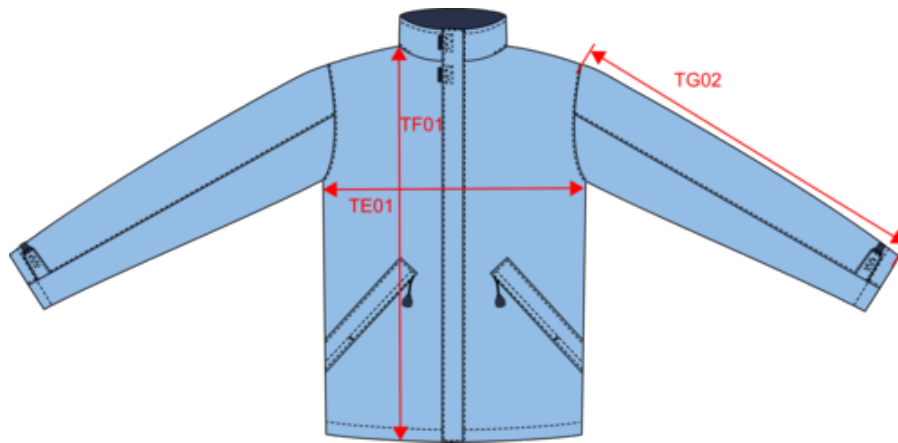

KARIBAN

K677

Quilted parka

- Supple and hard-wearing fabric.
- Quilted lining for heat retention and optimal comfort.
- Thick, functional and comfortable.

100% polyester Oxford outer - quilted polyester padding and lining. Zip fastening with tear release fastening and concealed press studs. 2 zipped outer pockets. 2 inside pockets (1 mobile phone pocket). Concealed hood. Fleece-lined collar. Zip access for decoration. Average weight size L : 1230g.

Dimensions (cm)

Measurements in cm	XS	S	M	L	XL	XXL	3XL	4XL
TE01 - 1/2 chest width at 1.5cm below armhole	57.00	60.00	63.00	66.00	69.00	72.00	75.00	78.00
TF01 - Total height from HSP	79.95	84.95	86.95	88.95	90.95	92.95	94.95	96.95
TG02 - Long sleeve length	61.00	62.50	64.00	65.50	67.00	68.50	70.00	71.50