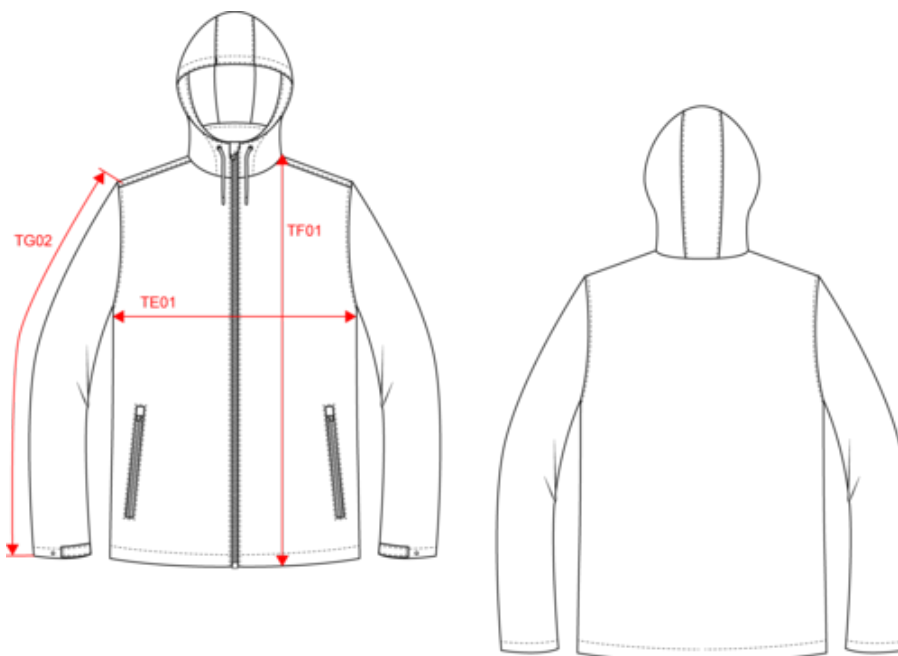

KARIBAN

K6153

Unisex hooded jacket with micro-polarfleece lining

- Microfleece lining: warm and breathable.
- Detachable label for easy decoration access.

100% polyamide 210T with acrylic coating. Lining 100% polyester microfleece. Slim fit. Body, collar and hood lining in matching microfleece. Padded sleeves lined in polyester. Black zip fastenings with silver nylon chain stitch. 2 zipped front pockets. 1 closed inner pocket with tear release fastening. 3-part lined hood with black drawstring. Adjustable cuffs with 2 press studs. Half-moon finish at the neckline to facilitate decoration access inside. Hanging loop inside neck. Invisible zip for decoration on the left and hem. Tear-away brand label.

XS - S - M - L - XL - XXL - 3XL - 4XL

270.00000 g/m²

More information

Logistic

1

15

BD - Bangladesh

Country of origin

K6153

Unisex hooded jacket with micro-polarfleece lining

Dimensions (cm)

Measurements in cm	XS	S	M	L	XL	XXL	3XL	4XL
TE01 - 1/2 chest width at 1.5cm below armhole	55.00	58.00	61.00	64.00	67.00	70.00	73.00	76.00
TF01 - Total height from HSP	79.00	81.00	83.00	85.00	87.00	89.00	91.00	93.00
TG02 - Long sleeve length	63.50	64.50	65.50	66.50	67.50	68.50	69.50	70.50