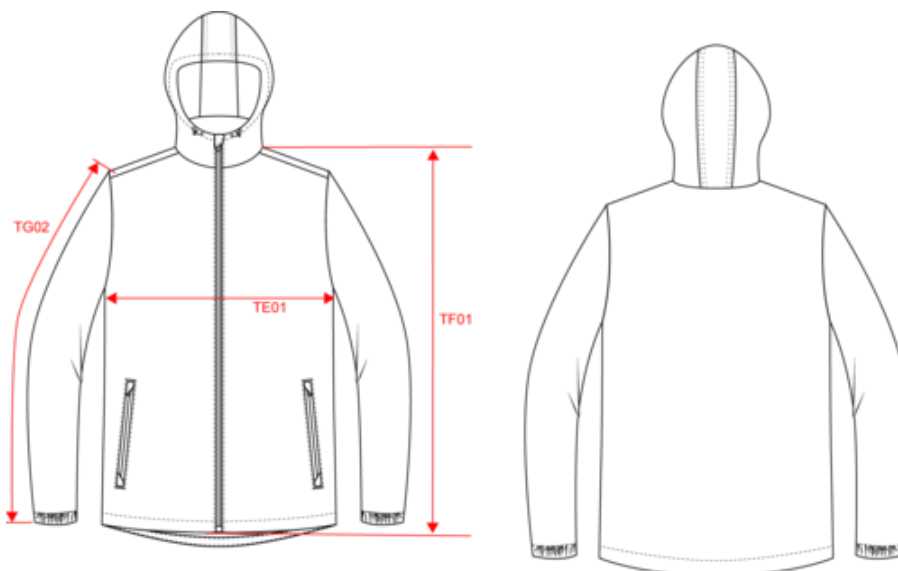

K6152

Unisex recycled hooded parka

Dimensions (cm)

| Measurements in cm | XS | S | M | L | XL | XXL | 3XL | 4XL | 5XL |
|---|-------|-------|-------|-------|-------|-------|-------|-------|-------|
| TE01 - 1/2 chest width at 1.5cm below armhole | 56.00 | 59.00 | 62.00 | 65.00 | 68.00 | 71.00 | 74.00 | 77.00 | 80.00 |
| TF01 - Total height from HSP | 79.50 | 81.50 | 83.50 | 85.50 | 87.50 | 89.50 | 91.50 | 93.50 | 95.50 |
| TG02 - Long sleeve length | 69.50 | 71.00 | 72.50 | 74.00 | 75.50 | 77.00 | 78.50 | 80.00 | 81.50 |