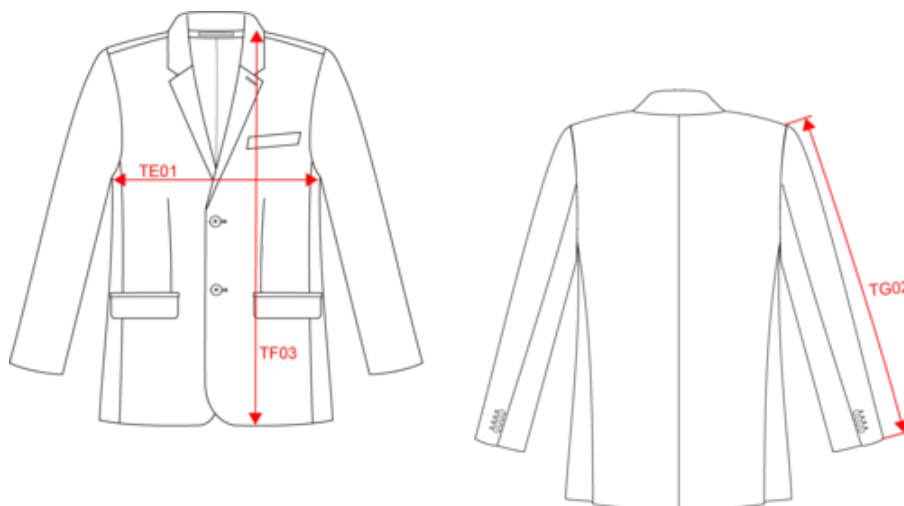

KARIBAN

K6130

Men's jacket

- The elegant corporate wardrobe essential.
- Trendy and perfect slim fit with subtle and refined finishes.
- Part of a suit to be worn with the K730 suit trousers.

64% polyester / 34% viscose / 2% elastane. 100% polyester taffeta lining. Jacket with 2 buttons. 2 front piped pockets with flap. 1 chest pocket. 2 buttoned inner pockets and 1 phone pocket. Cuffs with 4 buttons. 2 slits at the back. 1 invisible zip access on the left chest for decoration access. Certified STANDARD 100 by OEKO-TEX® CQ1007/8, IFTH.

Measurements in cm	44	46	48	50	52	54	56	58	60	62	64	66	68	70
TE01 - 1/2 chest width at 1.5cm below armhole	48.00	50.00	52.00	54.00	56.00	58.00	60.00	62.00	64.00	66.00	68.00	70.00	72.00	74.00
TF03 - Front total height from HSP	71.50	72.50	73.50	74.50	75.50	76.50	77.50	78.50	79.50	80.50	81.50	82.50	83.50	84.50
TG02 - Long sleeve length	67.00	67.50	68.00	68.50	69.00	69.50	70.00	70.00	70.50	70.50	71.00	71.00	71.50	71.50