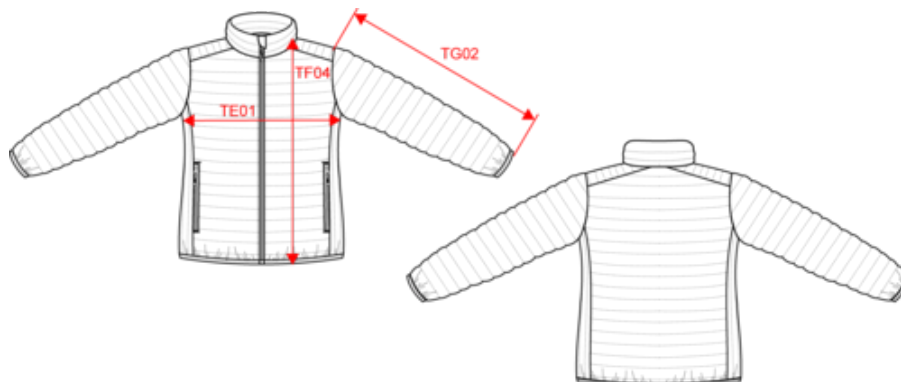

KARIBAN

K6121

Ladies' lightweight padded jacket

- Practical, warm and super light.
- Hard-wearing, supple and easy-care material.
- Folds up into storage bag.

Plain colors : 100% polyamide. Marl Silver : 70% polyester/ 30% polyamide. Marl Dark Grey: 70% polyamide / 30% polyester. Polyamide inner lining. Warm and ultra-light. Compressible in its storage bag. 2 zipped pockets in front. Contrasting interior: Convoy Grey for Black, Red, Marl Dark Grey and Marl Silver; Navy for Light Royal Blue and Navy; White for White. Certified STANDARD 100 by OEKO-TEX® N° CQ 1007/8, IFTH. Average weight size M : 385g.

K6121

Ladies' lightweight padded jacket

Dimensions (cm)

Measurements in cm	XS	S	M	L	XL	XXL
TE01 - 1/2 chest width at 1.5cm below armhole	46.00	49.00	52.00	55.00	58.00	61.00
TF04 - Back total height from HSP	60.00	62.00	64.00	66.00	68.00	70.00
TG02 - Long sleeve length	64.00	65.00	66.00	67.00	68.00	69.00