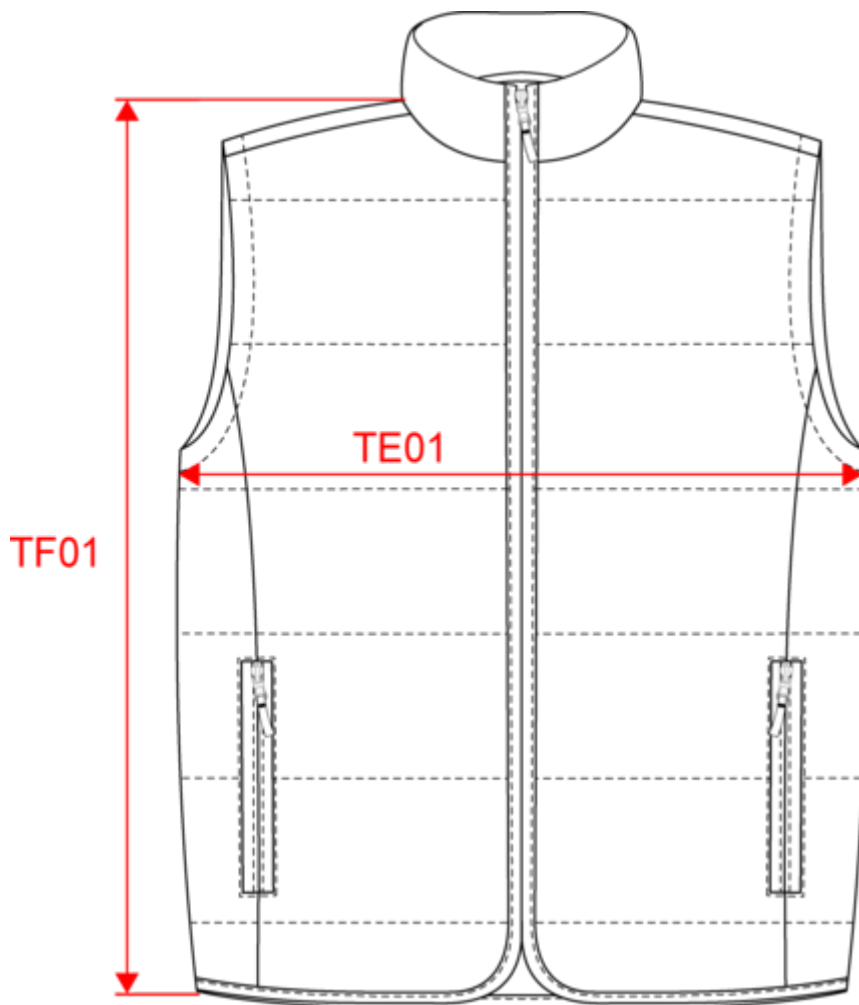

# KARIBAN

K6116

Quilted bodywarmer

Dimensions (cm)

Measurements in cm	XS	S	M	L	XL	XXL	3XL	4XL
TE01 - 1/2 chest width at 1.5cm below armhole	53.00	56.00	59.00	62.00	65.00	68.00	72.00	75.00
TF01 - Total height from HSP	70.25	72.25	74.25	76.25	78.25	80.25	83.00	85.00