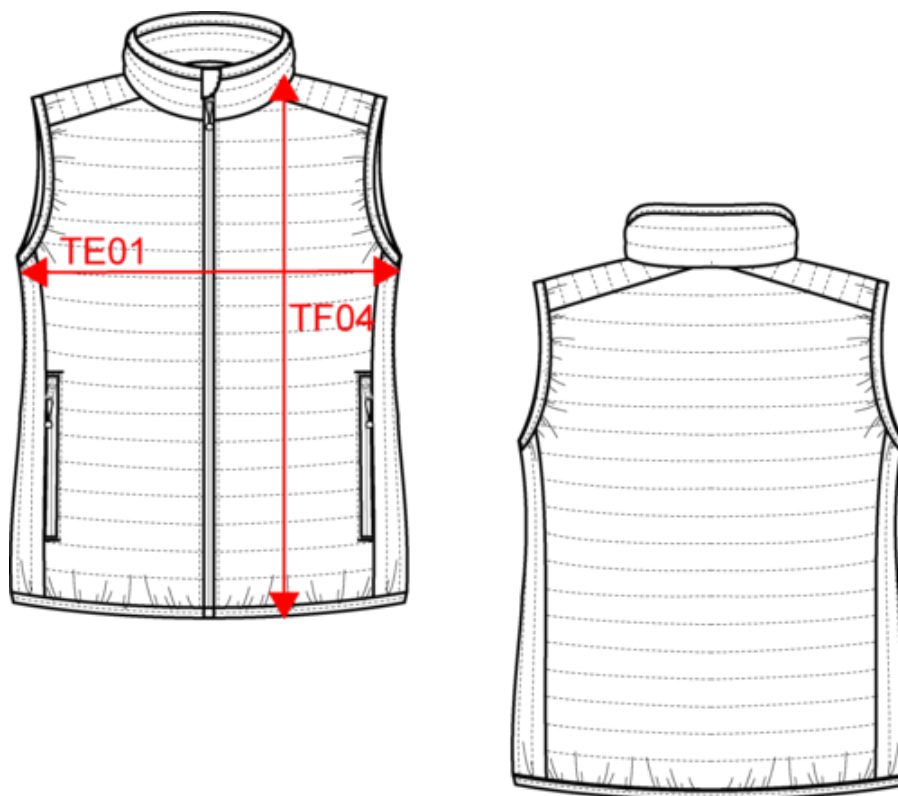

KARIBAN

K6114

Ladies' lightweight sleeveless padded jacket

- Practical, warm and super light.
- Hard-wearing, supple and easy-care material.
- Folds up into storage bag.

Plain colors : 100% polyamide. Marl Silver : 70% polyester/ 30% polyamide. Marl Dark Grey: 70% polyamide / 30% polyester. Polyamide inner lining. Warm and ultra-light. Compressible in its storage bag. 2 zipped pockets in front. Contrasting interior: Convoy Grey for Black, Red, Marl Dark Grey and Marl Silver; Navy for Light Royal Blue and Navy; White for White. Certified STANDARD 100 by OEKO-TEX® N° CQ 1007/8, IFTH. Average weight size M : 294g.

KARIBAN

K6114

Ladies' lightweight sleeveless padded jacket

Dimensions (cm)

Measurements in cm	XS	S	M	L	XL	XXL
TE01 - 1/2 chest width at 1.5cm below armhole	46.00	49.00	52.00	55.00	58.00	61.00
TF04 - Back total height from HSP	60.00	62.00	64.00	66.00	68.00	70.00