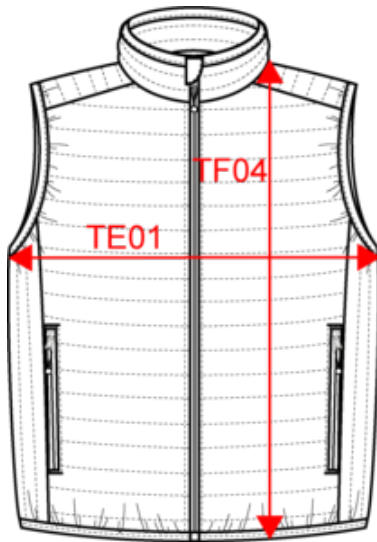

KARIBAN

K6113

Men's lightweight sleeveless padded jacket

Dimensions (cm)

Measurements in cm	S	M	L	XL	XXL	3XL	4XL
TE01 - 1/2 chest width at 1.5cm below armhole	54.00	57.00	60.00	63.00	66.00	69.00	72.00
TF04 - Back total height from HSP	70.00	72.00	74.00	76.00	78.00	80.00	82.00

Logistic  1  15

Sizes	Width (cm)	Height (cm)	Length (cm)	Net weight (kg)	Gross weight (kg)	Pieces/Box	Pieces/Bundle
S	40.00	26.00	60.00	5.40000	6.40000	15	1
M	40.00	26.00	60.00	5.80000	6.80000	15	1
L	40.00	28.00	60.00	5.90000	6.90000	15	1
XL	40.00	28.00	60.00	6.10000	7.10000	15	1
XXL	40.00	28.00	60.00	6.30000	7.30000	15	1
3XL	40.00	30.00	60.00	6.50000	7.50000	15	1
4XL	40.00	30.00	60.00	6.80000	7.80000	15	1