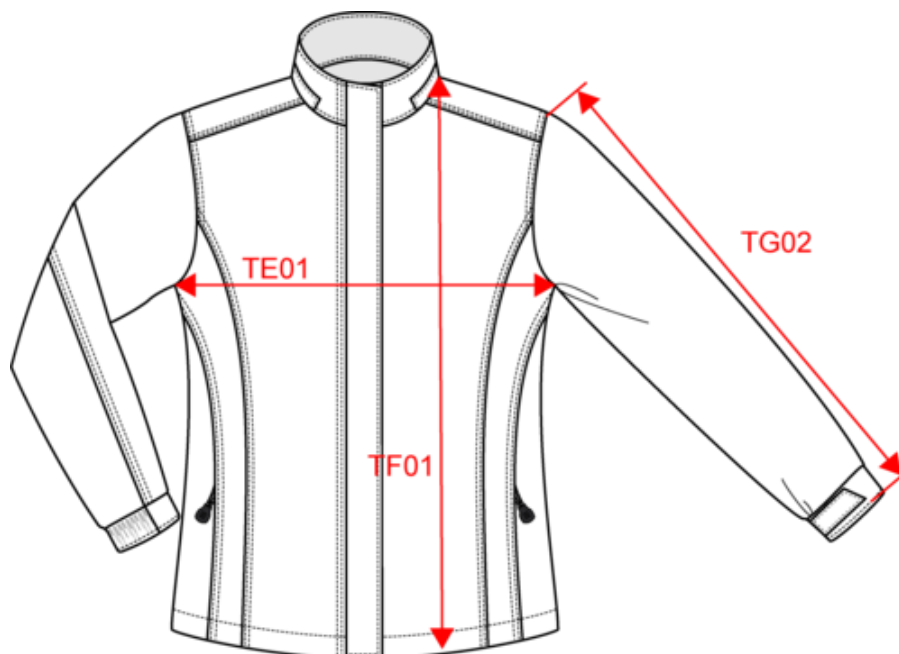

# KARIBAN

K6108

Ladies' parka

Dimensions (cm)

Measurements in cm	XS	S	M	L	XL	XXL	3XL
TE01 - 1/2 chest width at 1.5cm below armhole	47.00	50.00	53.00	56.00	59.00	62.00	65.00
TF01 - Total height from HSP	71.00	73.00	75.00	77.00	79.00	81.00	83.00
TG02 - Long sleeve length	62.50	63.50	64.50	65.50	66.50	67.50	68.50