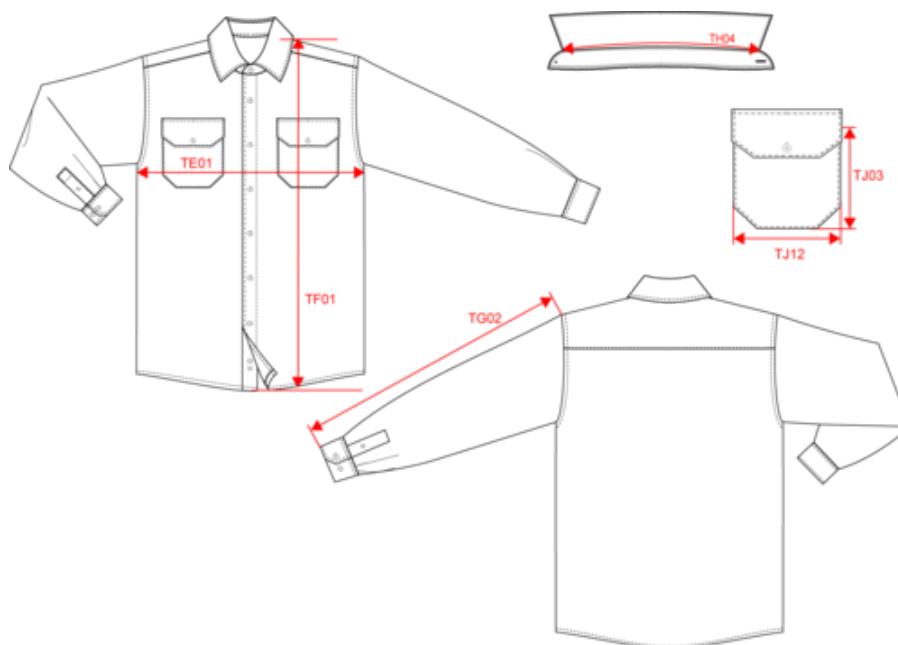

KARIBAN

K579

Sherpa-lined checked SHIRT JACKET

- Super warm, soft and comfortable.
- Timeless checked motif.
- Made from 100% cotton flannel with sherpa lining.

100% cotton flannel. Sherpa-lined body in 100% polyester. Lined and padded sleeves in 100% polyester taffeta. Very soft and warm shirt jacket. 2 flap chest pockets. Classic button placket. Adjustable buttoned cuffs. Rounded hem. No brand label at neck, only size tag for easy relabelling. Certified STANDARD 100 by OEKO-TEX® N° CQ 1007/8, IFTH. Average weight size L : 636g.

More information

Logistic

Country of origin

Customs code

Washing instructions

KARIBAN

K579

Sherpa-lined checked SHIRT JACKET

Dimensions (cm)

Measurements in cm	S	M	L	XL	XXL	3XL
TE01 - 1/2 chest width at 1.5cm below armhole	54.00	57.00	60.00	63.00	66.00	69.00
TF01 - Total height from HSP	75.50	77.50	79.50	81.50	83.50	85.50
TG02 - Long sleeve length	66.00	67.00	68.00	69.00	70.00	71.00
TH04 - Neckline length on collar from middle to middle	41.75	43.00	44.25	45.50	46.75	48.00
TJ03 - Chest patched pocket(s) height at side	13.00	13.00	14.00	14.00	15.00	15.00
TJ12 - Bottom patched pocket(s) top width	12.00	12.00	13.00	13.00	14.00	14.00