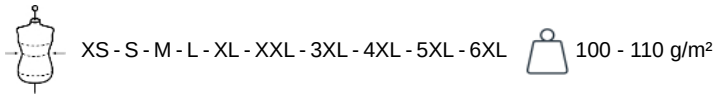

## Ace > Men's short-sleeved shirt

- Made from polycotton for easy care.
- Resistance and style.
- Available in 29 colourways.

65% polyester / 35% cotton poplin. Easy-care fabric. Cut-away boned collar. Matching buttons. Mitred chest pocket on left side. Double back yoke. Felled seams. Twin needle finishing. 1 spare button. Rounded bottom hem. Certifié STANDARD 100 by OEKO-TEX® N° CQ1007/8, IFTH.