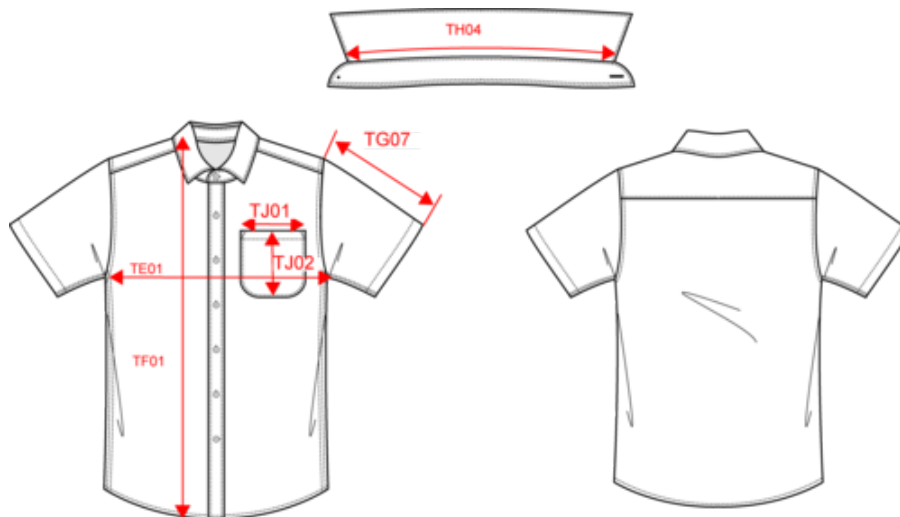

## Dimensions (cm)

Measurements in cm	XS	S	M	L	XL	XXL	3XL	4XL	5XL	6XL
TE01 - 1/2 chest width at 1.5cm below armhole	52.00	55.00	58.00	61.00	64.00	67.00	70.00	73.00	76.00	79.00
TF01 - Total height from HSP	71.50	73.50	75.50	77.50	79.50	81.50	83.50	85.50	87.50	89.50
TH04 - Neckline length on collar from middle to middle	39.40	40.60	41.80	43.00	44.20	45.40	46.60	47.80	49.00	50.20
TJ01 - Chest patched pocket(s) top width	11.00	12.00	12.00	13.00	13.00	14.00	14.00	15.00	15.00	16.00
TJ02 - Chest patched pocket(s) height at highest point	12.00	13.00	13.00	14.00	14.00	15.00	15.00	16.00	16.00	17.00