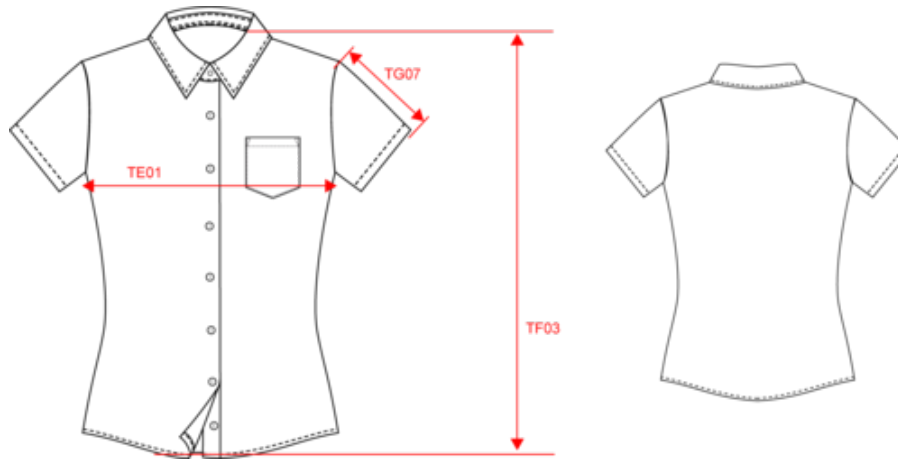

Washing instructions

Also available in version

K543

K520

KARIBAN

K544

Ladies' short-sleeved cotton poplin shirt

Dimensions (cm)

Measurements in cm	XS	S	M	L	XL	XXL	3XL	4XL
TE01 - 1/2 chest width at 1.5cm below armhole	44.50	47.50	50.50	53.50	56.50	59.50	62.50	65.50
TF01 - Total height from HSP	63.00	65.00	67.00	69.00	71.00	73.00	75.00	77.00
TG07 - Short sleeve length	19.80	20.55	21.30	22.05	22.80	23.55	24.30	25.05