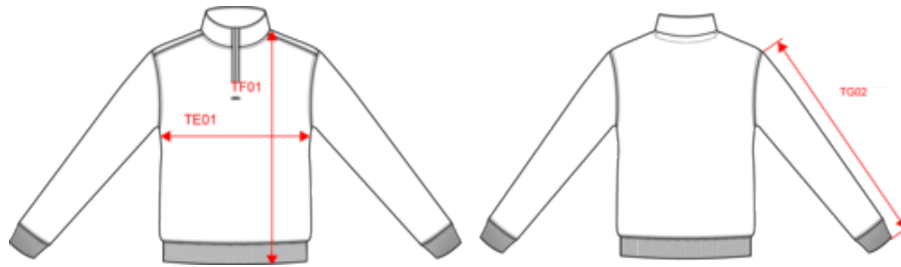

KARIBAN

K487

Zipped neck sweatshirt

Dimensions (cm)

Measurements in cm	XS	S	M	L	XL	XXL	3XL	4XL
TE01 - 1/2 chest width at 1.5cm below armhole	49.00	52.00	55.00	58.00	61.00	64.00	67.00	70.00
TF01 - Total height from HSP	68.00	70.00	72.00	74.00	76.00	78.00	80.00	82.00
TG02 - Long sleeve length	65.55	66.25	67.05	67.75	68.55	69.25	70.25	71.25