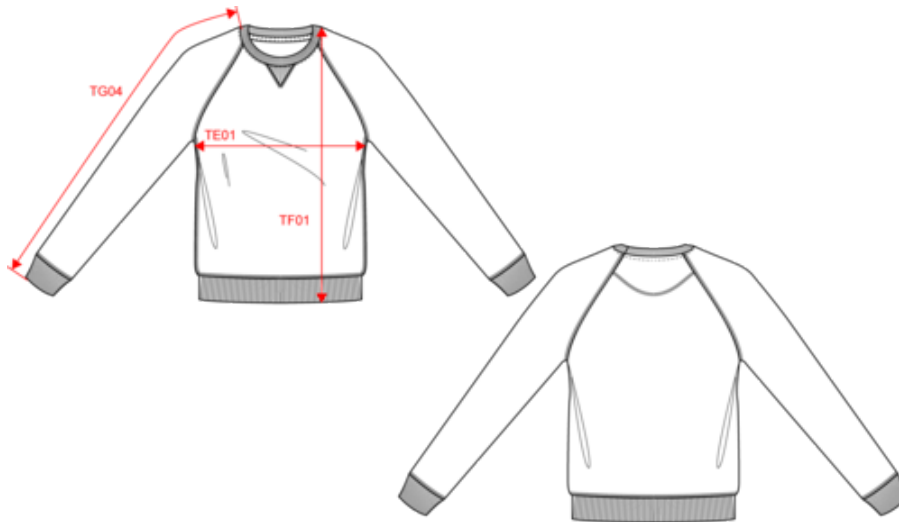

Colors Clay, Snow Grey, Sage and Lemon Yellow : 80% cotton / 20% polyester. Made from 80% organic cotton and 20% recycled polyester. Colors Black, French Navy Heather, Grey Heather, Mossy Green, Navy, Ocean Blue Heather, Red, Storm Grey and Wine Heather : 80% cotton / 20% polyester. Made from 80% organic cotton. Non brushed fleece (French Terry). LST (Low Shrinkage Terry). Fashionable fit. Ribbed collar, hem and cuffs. Herringbone tape at inner collar and V-stitch inset. No brand label, size tabe only for ease of customisation. Certified STANDARD 100 by OEKO-TEX® CQ1007/8, IFTH.

K480

Men's organic cotton crew neck raglan sleeve sweatshirt

Dimensions (cm)

Measurements in cm	S	M	L	XL	XXL	3XL
TE01 - 1/2 chest width at 1.5cm below armhole	51.00	54.00	57.00	60.00	63.00	66.00
TF01 - Total height from HSP	70.00	72.00	74.00	76.00	78.00	80.00
TG04 - Raglan long sleeve length	76.00	77.75	79.50	81.25	83.00	84.75