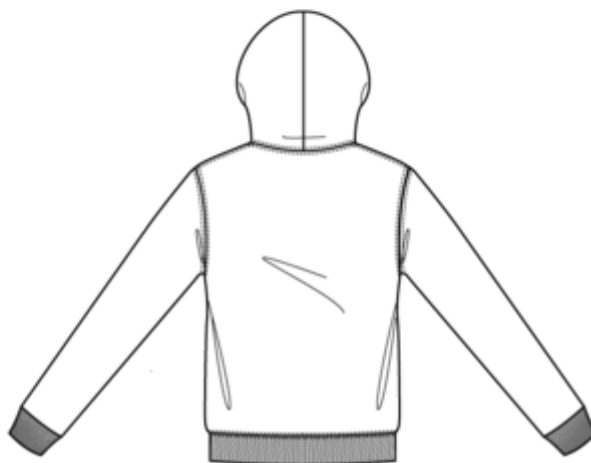

## Dimensions (cm)

Measurements in cm	XS	S	M	L	XL	XXL
TE01 - 1/2 chest width at 1.5cm below armhole	45.00	48.00	51.00	54.00	57.00	60.00
TF01 - Total height from HSP	62.00	64.00	66.00	68.00	70.00	72.00
TG02 - Long sleeve length	59.00	60.00	61.00	62.00	63.00	64.00