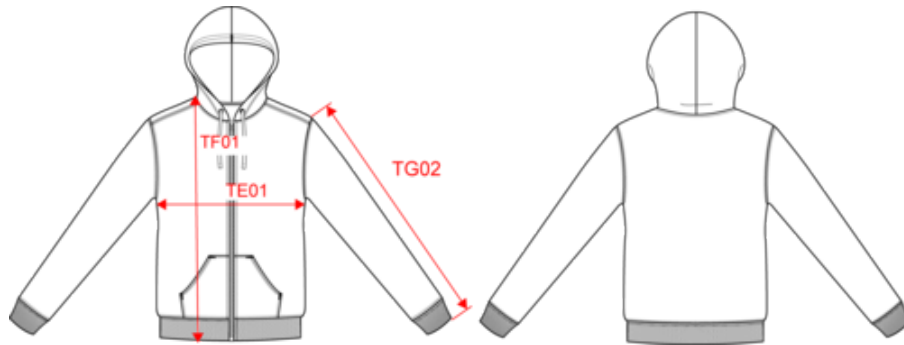

Washing instructions

Also available in version

K467

K486

KARIBAN

K466

Men's contrast hooded full zip sweatshirt

Dimensions (cm)

Measurements in cm	XS	S	M	L	XL	XXL	3XL	4XL
TE01 - 1/2 chest width at 1.5cm below armhole	49.00	52.00	55.00	58.00	61.00	64.00	67.00	70.00
TF01 - Total height from HSP	69.00	71.00	73.00	75.00	77.00	79.00	81.00	83.00
TG02 - Long sleeve length	63.00	64.00	65.00	66.00	67.00	68.00	69.00	70.00