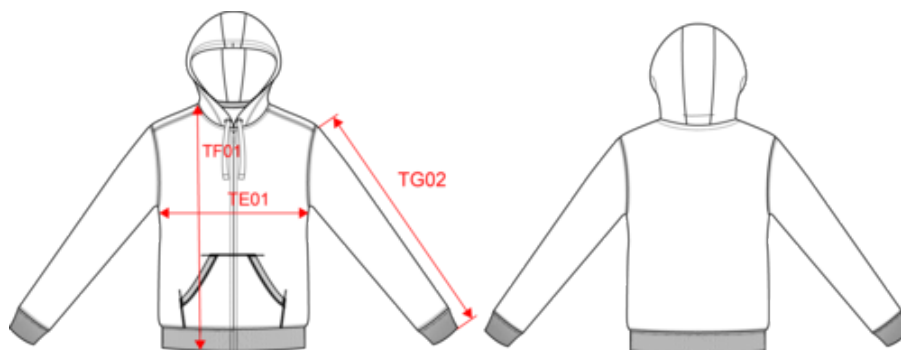

## Dimensions (cm)

Measurements in cm	XS	S	M	L	XL	XXL	3XL	4XL
TE01 - 1/2 chest width at 1.5cm below armhole	49.00	52.00	55.00	58.00	61.00	64.00	67.00	70.00
TF01 - Total height from HSP	77.00	79.00	81.00	83.00	69.00	71.00	73.00	75.00
TG02 - Long sleeve length	64.00	65.00	66.00	67.00	68.00	69.00	70.00	71.00