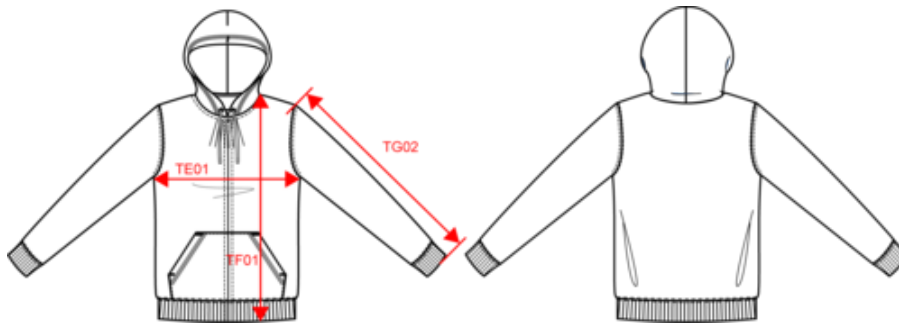

# KARIBAN

K444

Full zip hooded sweatshirt

Dimensions (cm)

Measurements in cm	XS	S	M	L	XL	XXL	3XL	4XL
TE01 - 1/2 chest width at 1.5cm below armhole	51.00	54.00	57.00	60.00	63.00	66.00	69.00	72.00
TF01 - Total height from HSP	69.00	71.00	73.00	75.00	77.00	79.00	81.00	83.00
TG02 - Long sleeve length	63.50	65.00	67.00	68.00	69.50	71.00	72.50	74.00