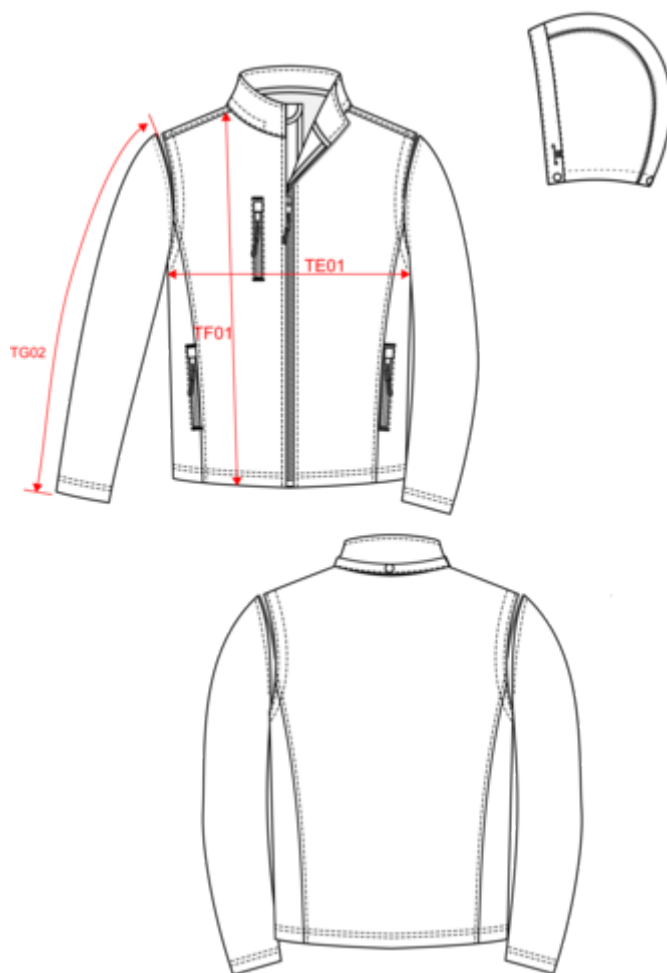

KARIBAN

K422

Unisex 3-layer softshell hooded jacket with removable sleeves

- Perfect fabric for printing.
- Versatile thanks to its detachable sleeves.
- Warm, waterproof and breathable.

95% polyester/5% elastane. 3-layer breathable bonded fabric. 3,000 g/m²/24 h and waterproof 8,000 mm. Outer: 95% polyester/5% elastane. Breathable membrane mid layer. Inner layer: microfleece. Fabric facilitates printing. Slim fit. Zip fastening. 2 zipped pockets on the front and 1 zipped pocket on the front right as worn. Detachable hood with press studs and drawstring. Sleeves detachable with a zip. Twin needle finish at cuffs and hem. Certified STANDARD 100 by OEKO-TEX® N° CQ1007/8, IFTH.

XS - S - M - L - XL - XXL - 3XL - 4XL - 5XL

300 g/m²

More information

Logistic

1

10

BD - Bangladesh

Country of origin

K422

Unisex 3-layer softshell hooded jacket with removable sleeves

Dimensions (cm)

Measurements in cm	XS	S	M	L	XL	XXL	3XL	4XL	5XL
TE01 - 1/2 chest width at 1.5cm below armhole	49.00	52.00	55.00	58.00	61.00	64.00	67.00	70.00	73.00
TF01 - Total height from HSP	70.20	72.20	74.20	76.20	78.20	80.20	82.20	84.20	86.20
TG02 - Long sleeve length	65.00	66.00	67.00	68.00	69.00	70.00	71.00	72.00	73.00

Red

RVB : 195,32,54
Pantone C : 200C
Pantone TCX : 19-1664TCX

Titanium

RVB : 67,68,70
Pantone C : 446C
Pantone TCX : 19-0201TCX

Logistic

1

10

Sizes	Width (cm)	Height (cm)	Length (cm)	Net weight (kg)	Gross weight (kg)	Pieces/Box	Pieces/Bundle
XS	40.00	30.00	60.00	8.90000	10.30000	10	1
S	40.00	30.00	60.00	9.10000	10.60000	10	1
M	40.00	30.00	60.00	9.40000	10.90000	10	1
L	40.00	30.00	60.00	9.70000	11.20000	10	1
XL	40.00	32.00	60.00	10.30000	11.80000	10	1
XXL	40.00	32.00	60.00	10.80000	12.30000	10	1
3XL	40.00	32.00	60.00	11.30000	12.80000	10	1
4XL	40.00	32.00	60.00	11.80000	13.20000	10	1
5XL	40.00	32.00	60.00	12.30000	13.80000	10	1