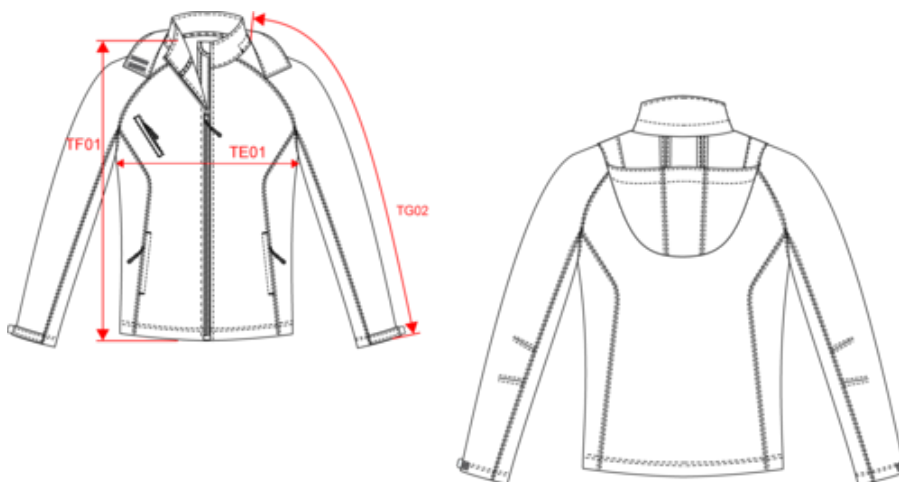

Marl Grey

Navy

Red

Titanium

KARIBAN

K414

Ladies' detachable hooded softshell jacket

Dimensions (cm)

Measurements in cm	S	M	L	XL	XXL	3XL	4XL
TE01 - 1/2 chest width at 1.5cm below armhole	47.00	50.00	53.00	56.00	59.00	62.00	65.00
TF01 - Total height from HSP	63.20	65.20	67.20	69.20	71.20	73.20	75.20
TG02 - Long sleeve length	72.50	74.00	75.50	77.00	78.50	80.00	81.50