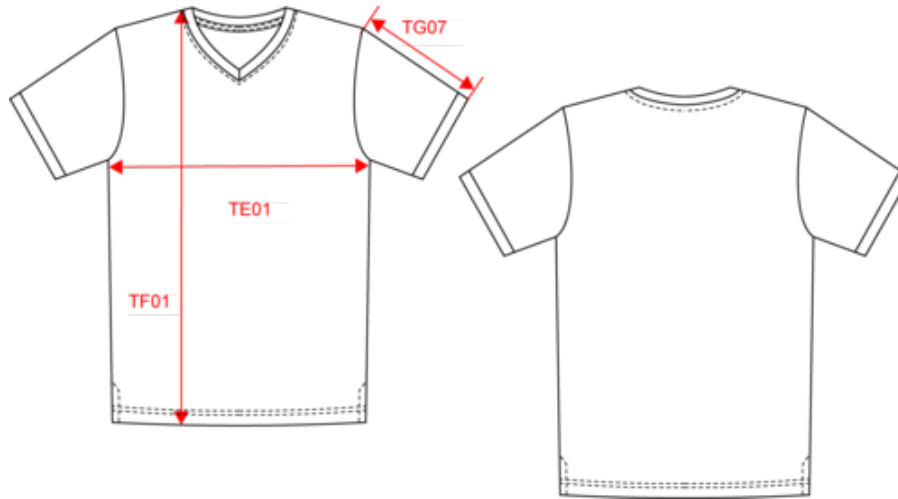

KARIBAN

K374

Men's piqué knit V-neck T-shirt

- Chic menswear classic.
- Ribbed neckline and cuffs with contrasting stripes.
- Made from combed cotton piqué knit.

100% combed cotton piqué (Oxford Grey: 90% cotton/10% viscose). Rib finishing with contrasting stripes at neck and cuffs. Contrasting taped neck and side slits. Twin needle finishing at hem. Certified STANDARD 100 by OEKO-TEX® N° CQ 1007/7, IFTH.

K394

KARIBAN

K374

Men's piqué knit V-neck T-shirt

Dimensions (cm)

Measurements in cm	S	M	L	XL	XXL	3XL
TE01 - 1/2 chest width at 1.5cm below armhole	50.00	53.00	56.00	59.00	62.00	65.00
TF01 - Total height from HSP	70.00	72.00	74.00	76.00	78.00	80.00
TG07 - Short sleeve length	20.25	21.25	22.25	23.25	24.25	25.25